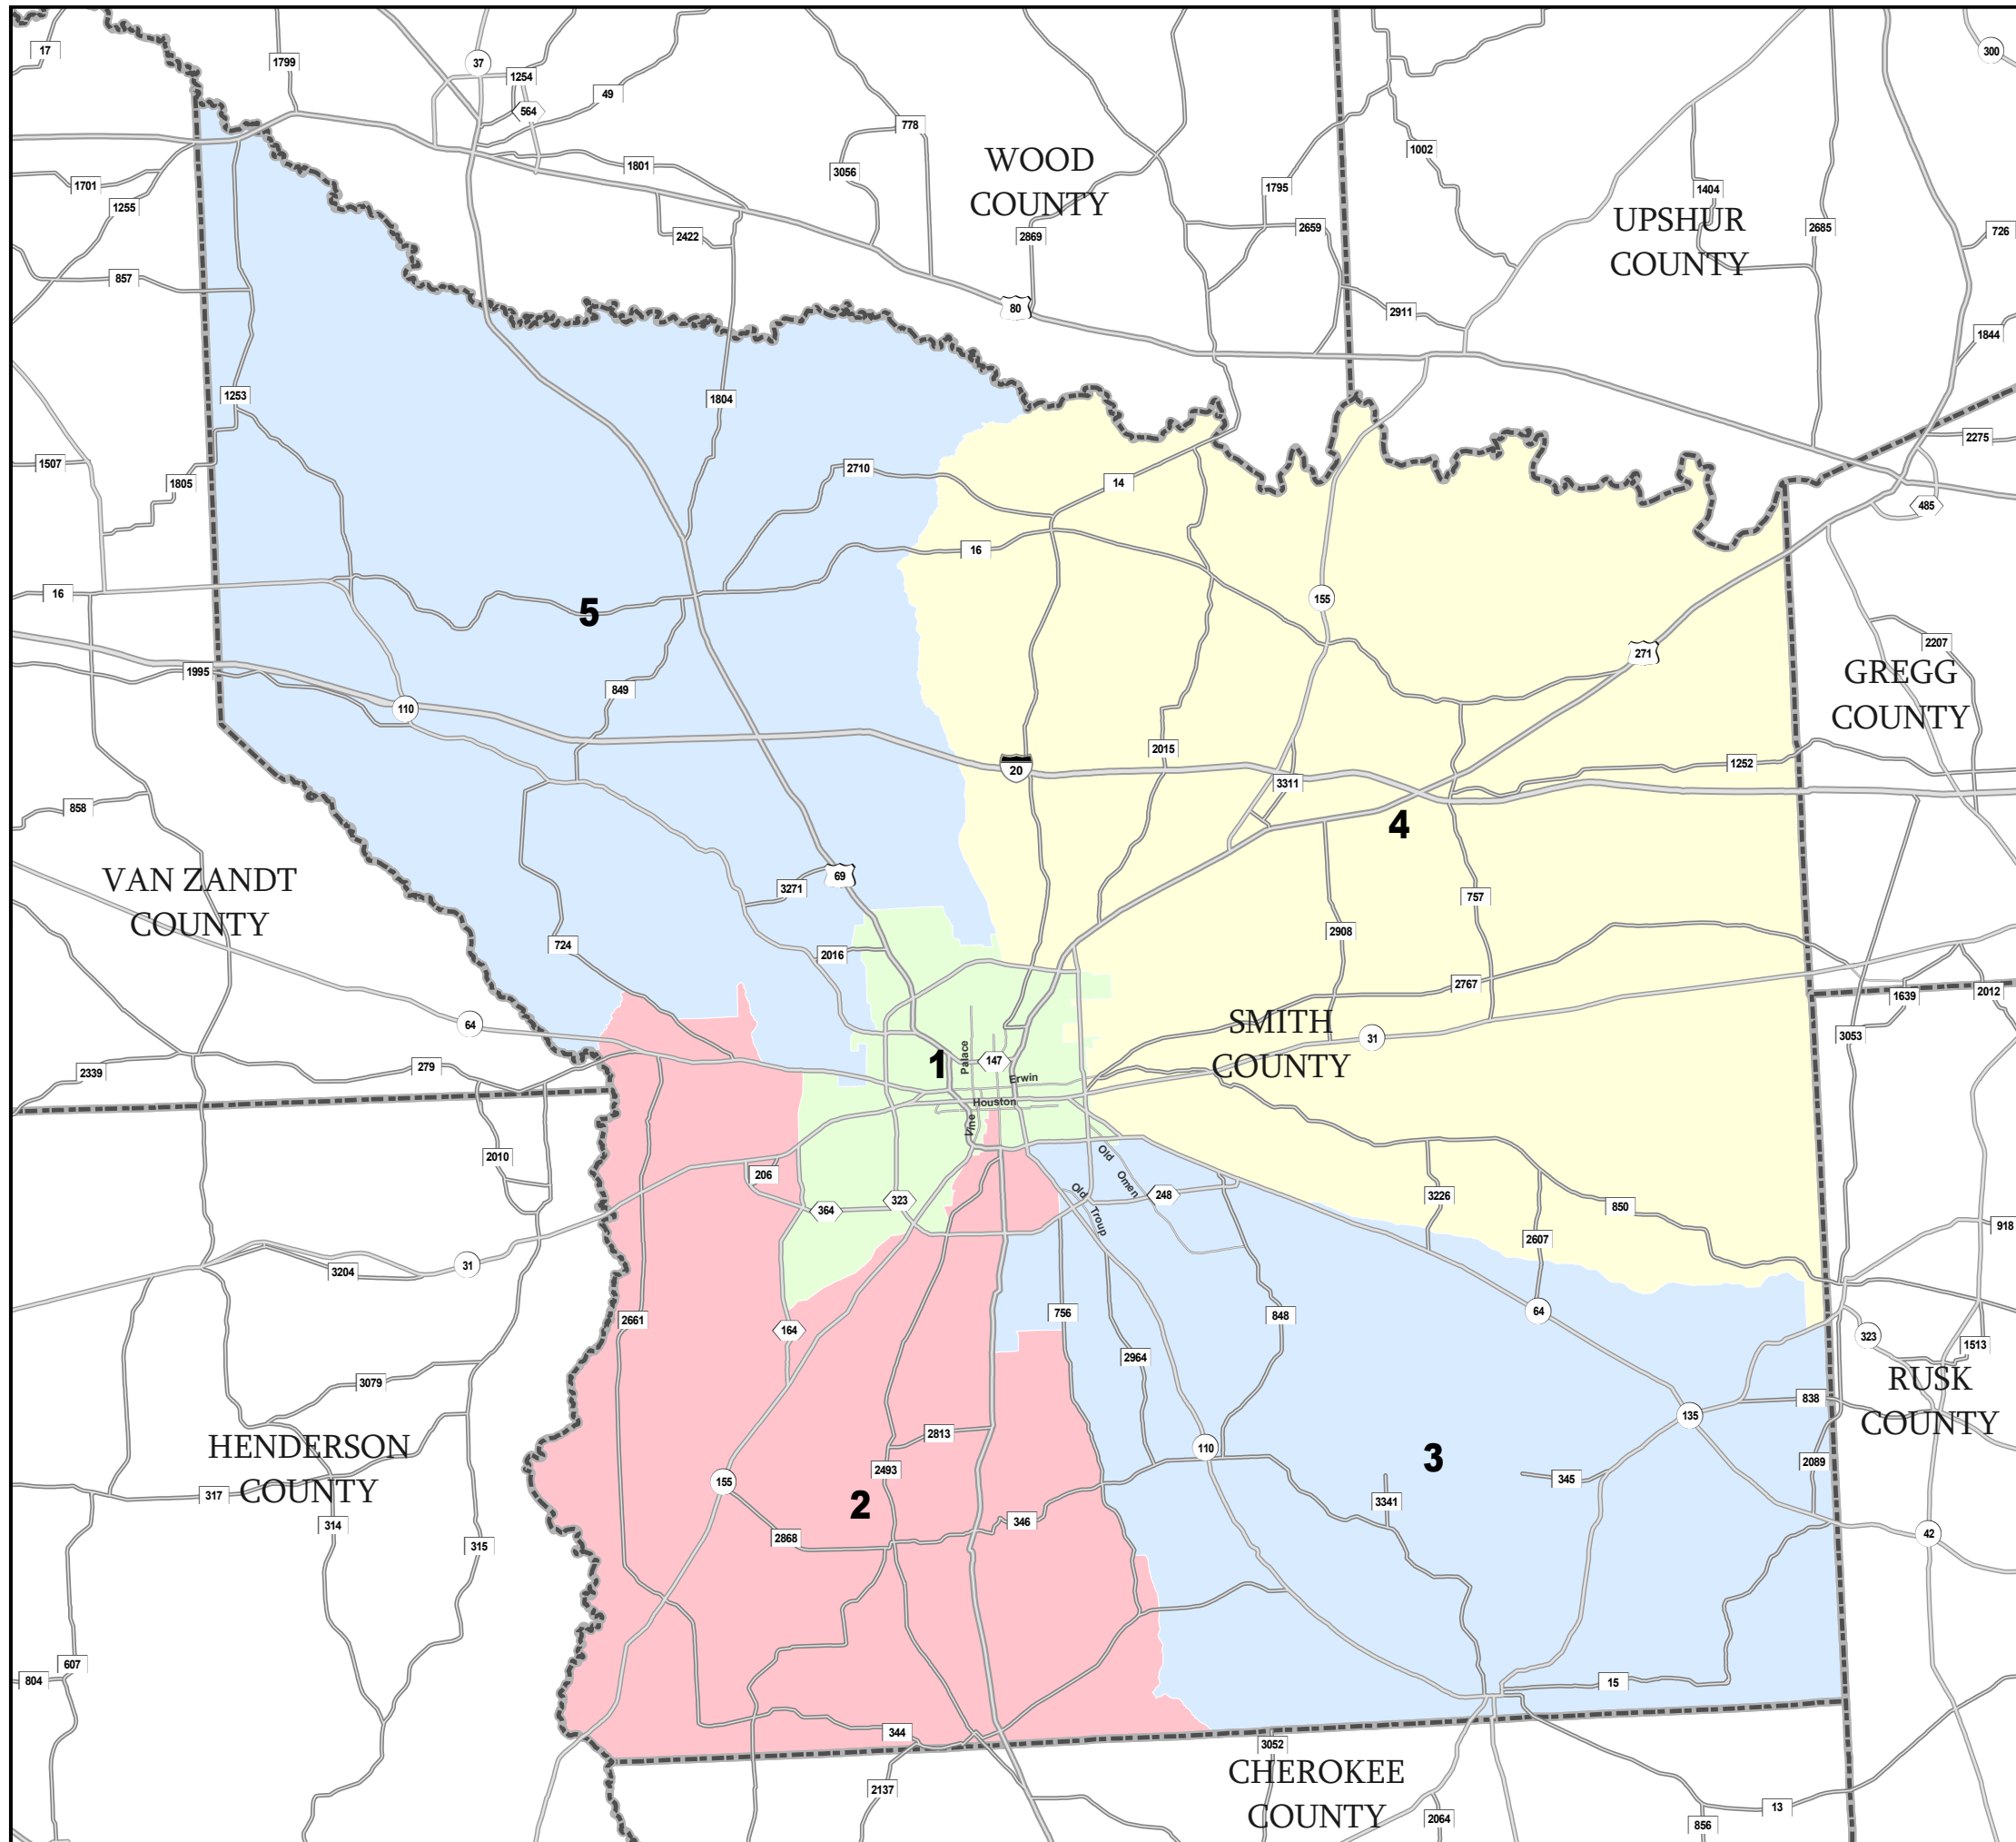

SMITH COUNTY

Justice of the Peace Precincts

 COUNTIES
 2008 General Election Justice of the Peace Precincts

1725
2000 Census