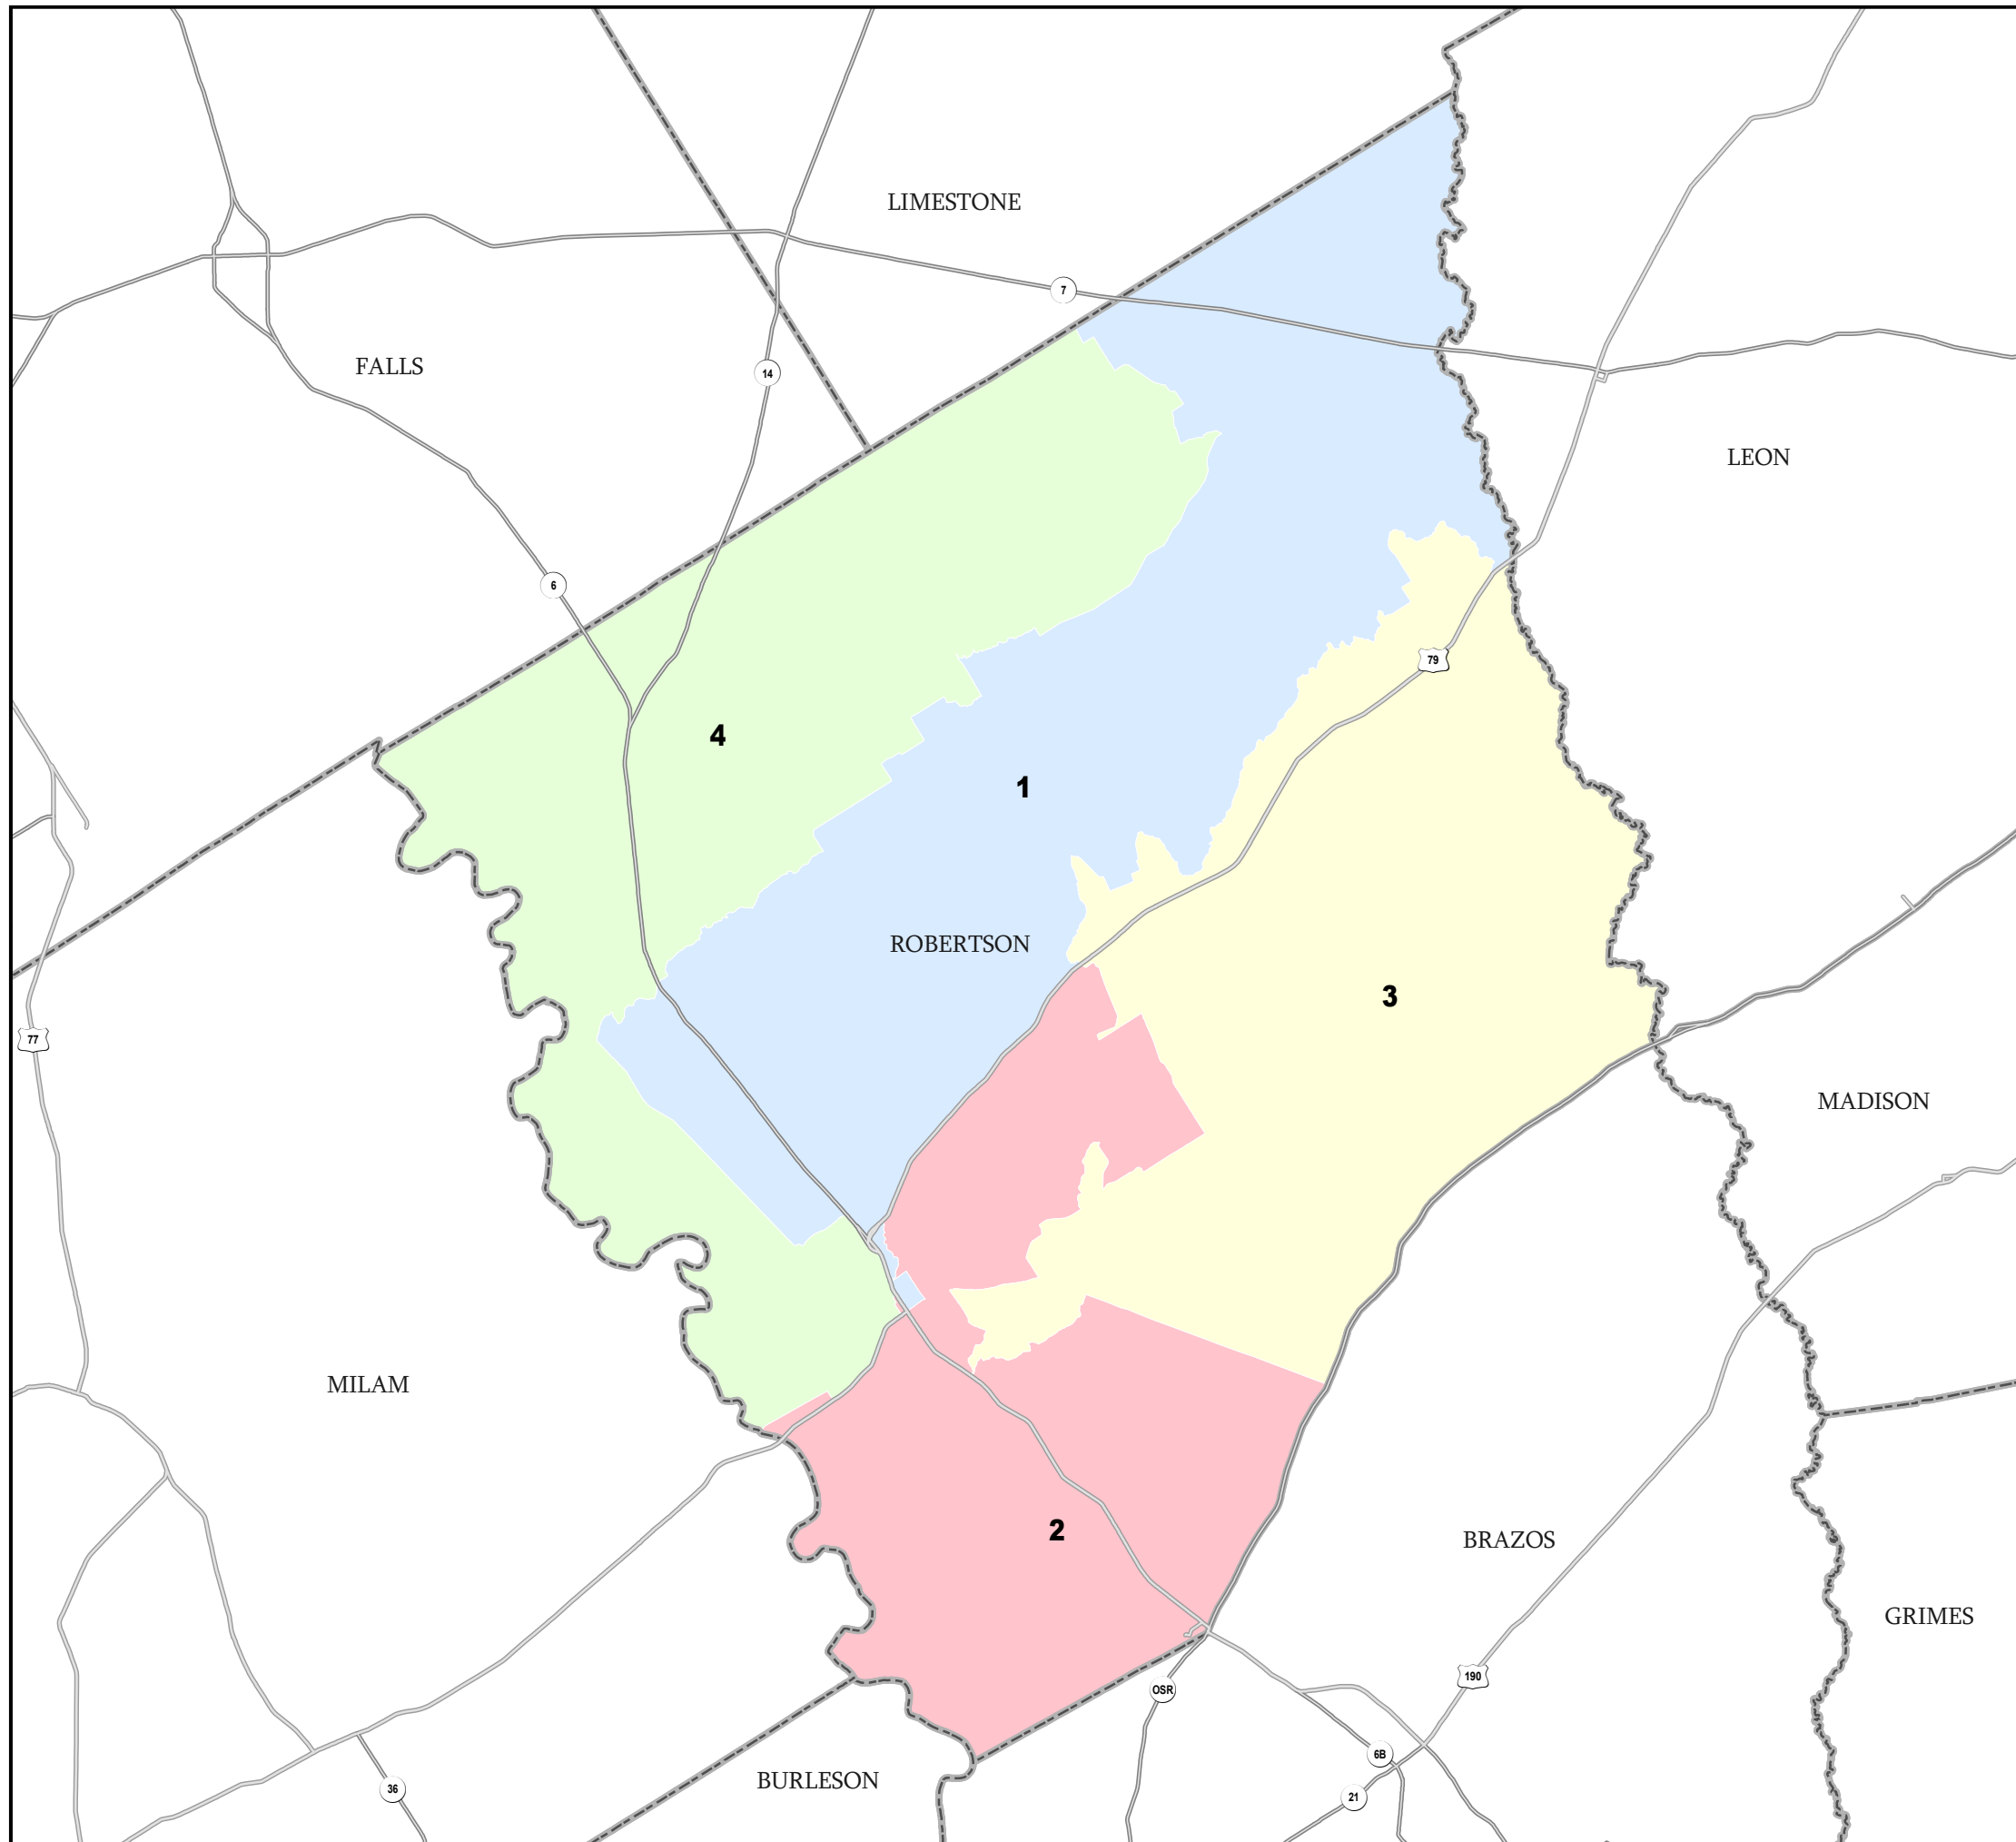

# ROBERTSON COUNTY

## Justice of the Peace Precincts

 COUNTIES  
 2008 General Election Justice of the Peace Precincts

1711  
2000 Census

Map ID 9000  
07/20/09 12:19:04