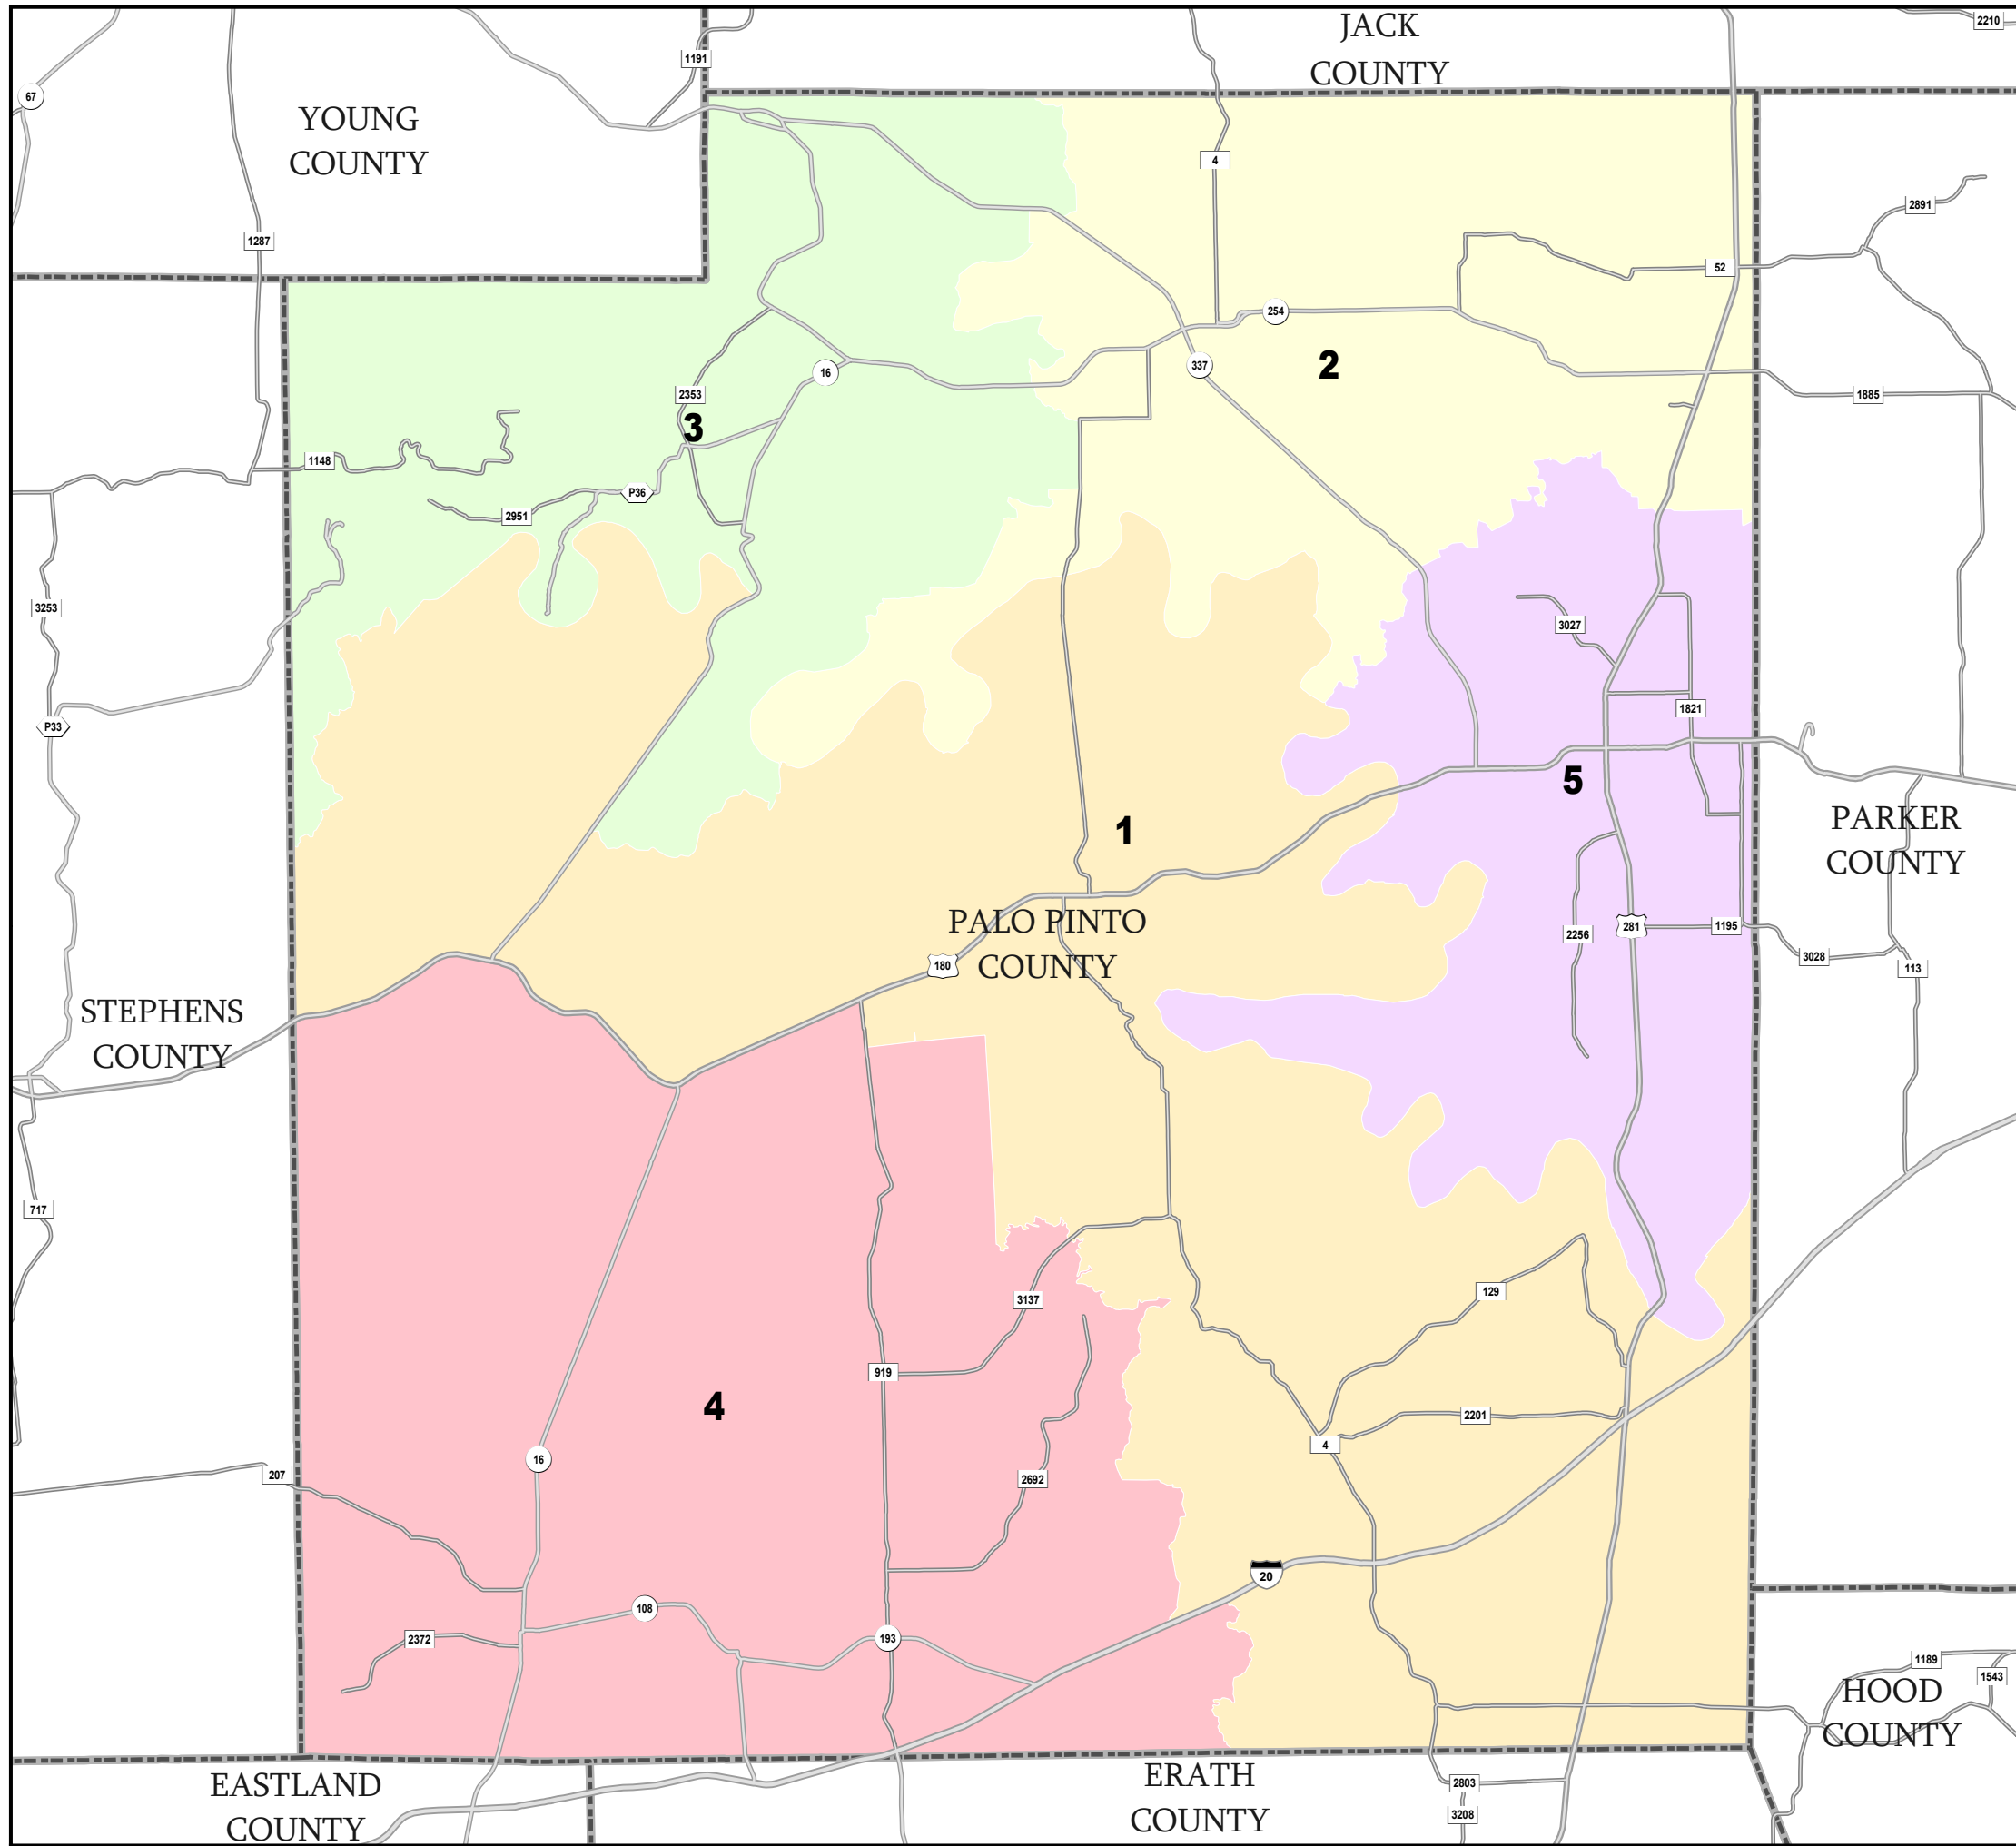

PALO PINTO COUNTY

Justice of the Peace Precincts

 COUNTIES
 2008 General Election Justice of the Peace Precincts

1695
2000 Census