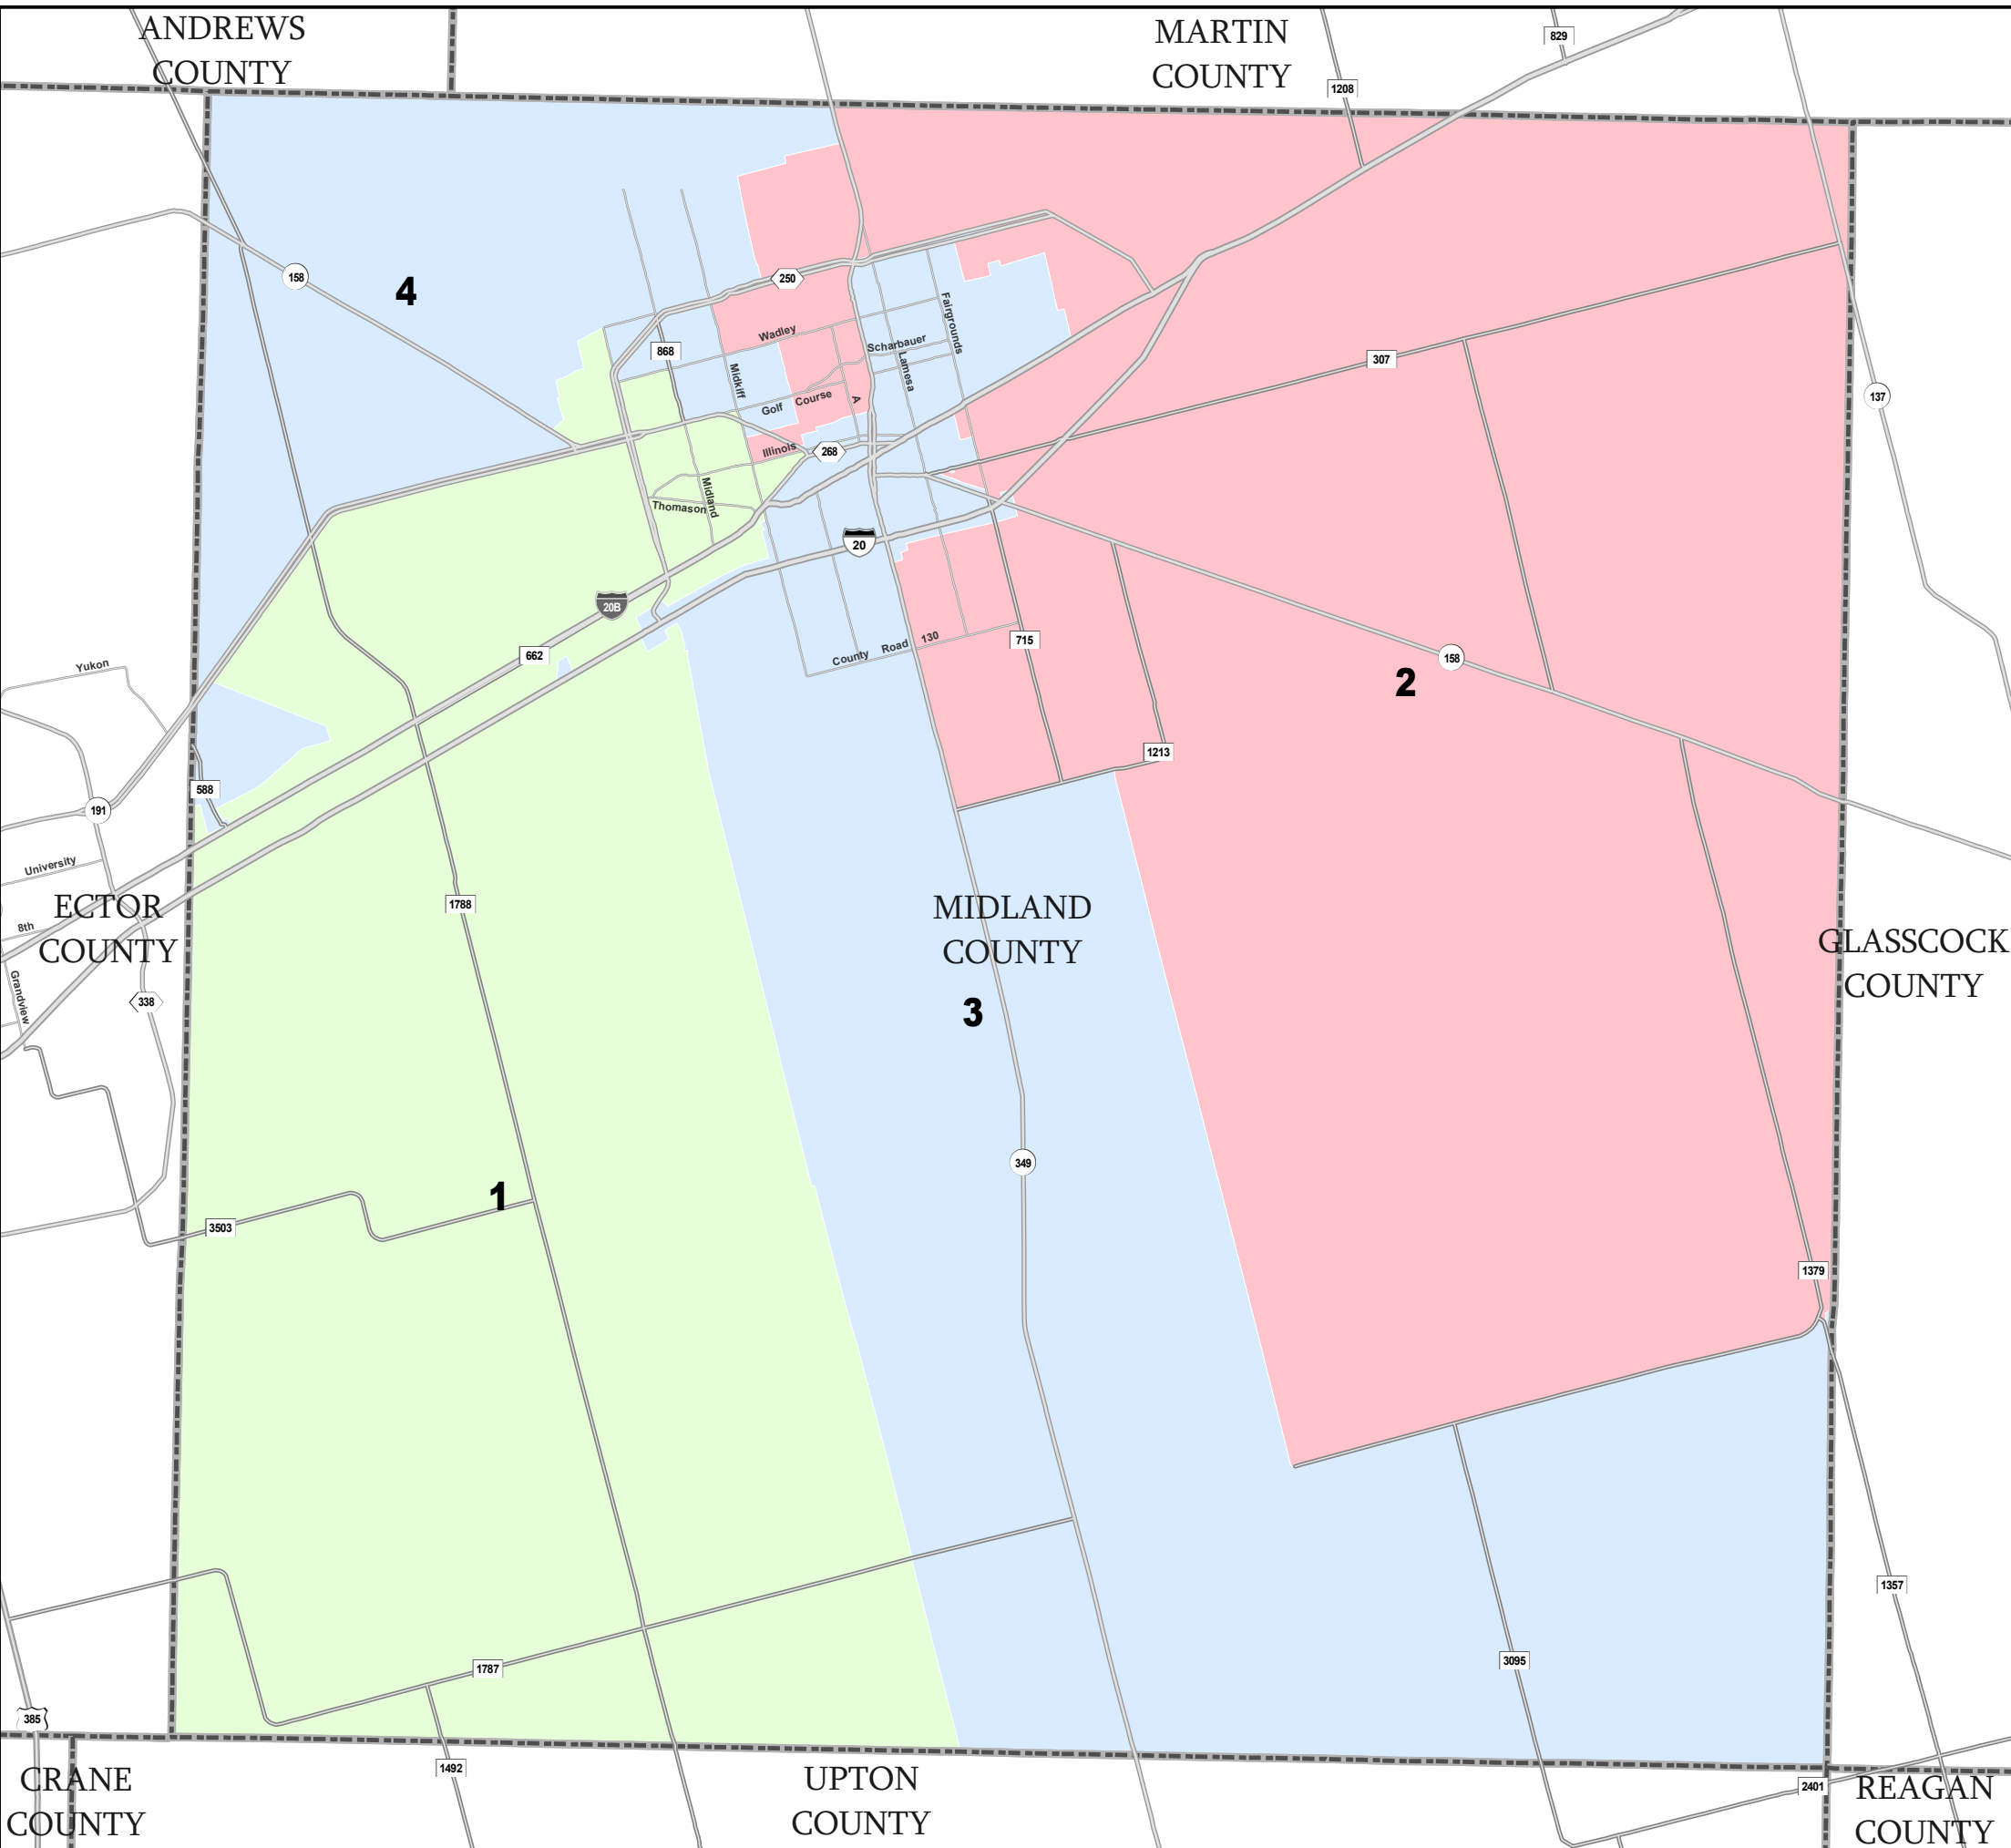

ANDREWS
COUNTY

MARTIN
COUNTY

MIDLAND COUNTY

Justice of the Peace Precincts

- COUNTIES
- 2008 General Election Justice of the Peace Precincts

Map ID 9000
07/20/09 11:58:08

1678
2000 Census

CRANE
COUNTY

UPTON
COUNTY

REAGAN
COUNTY