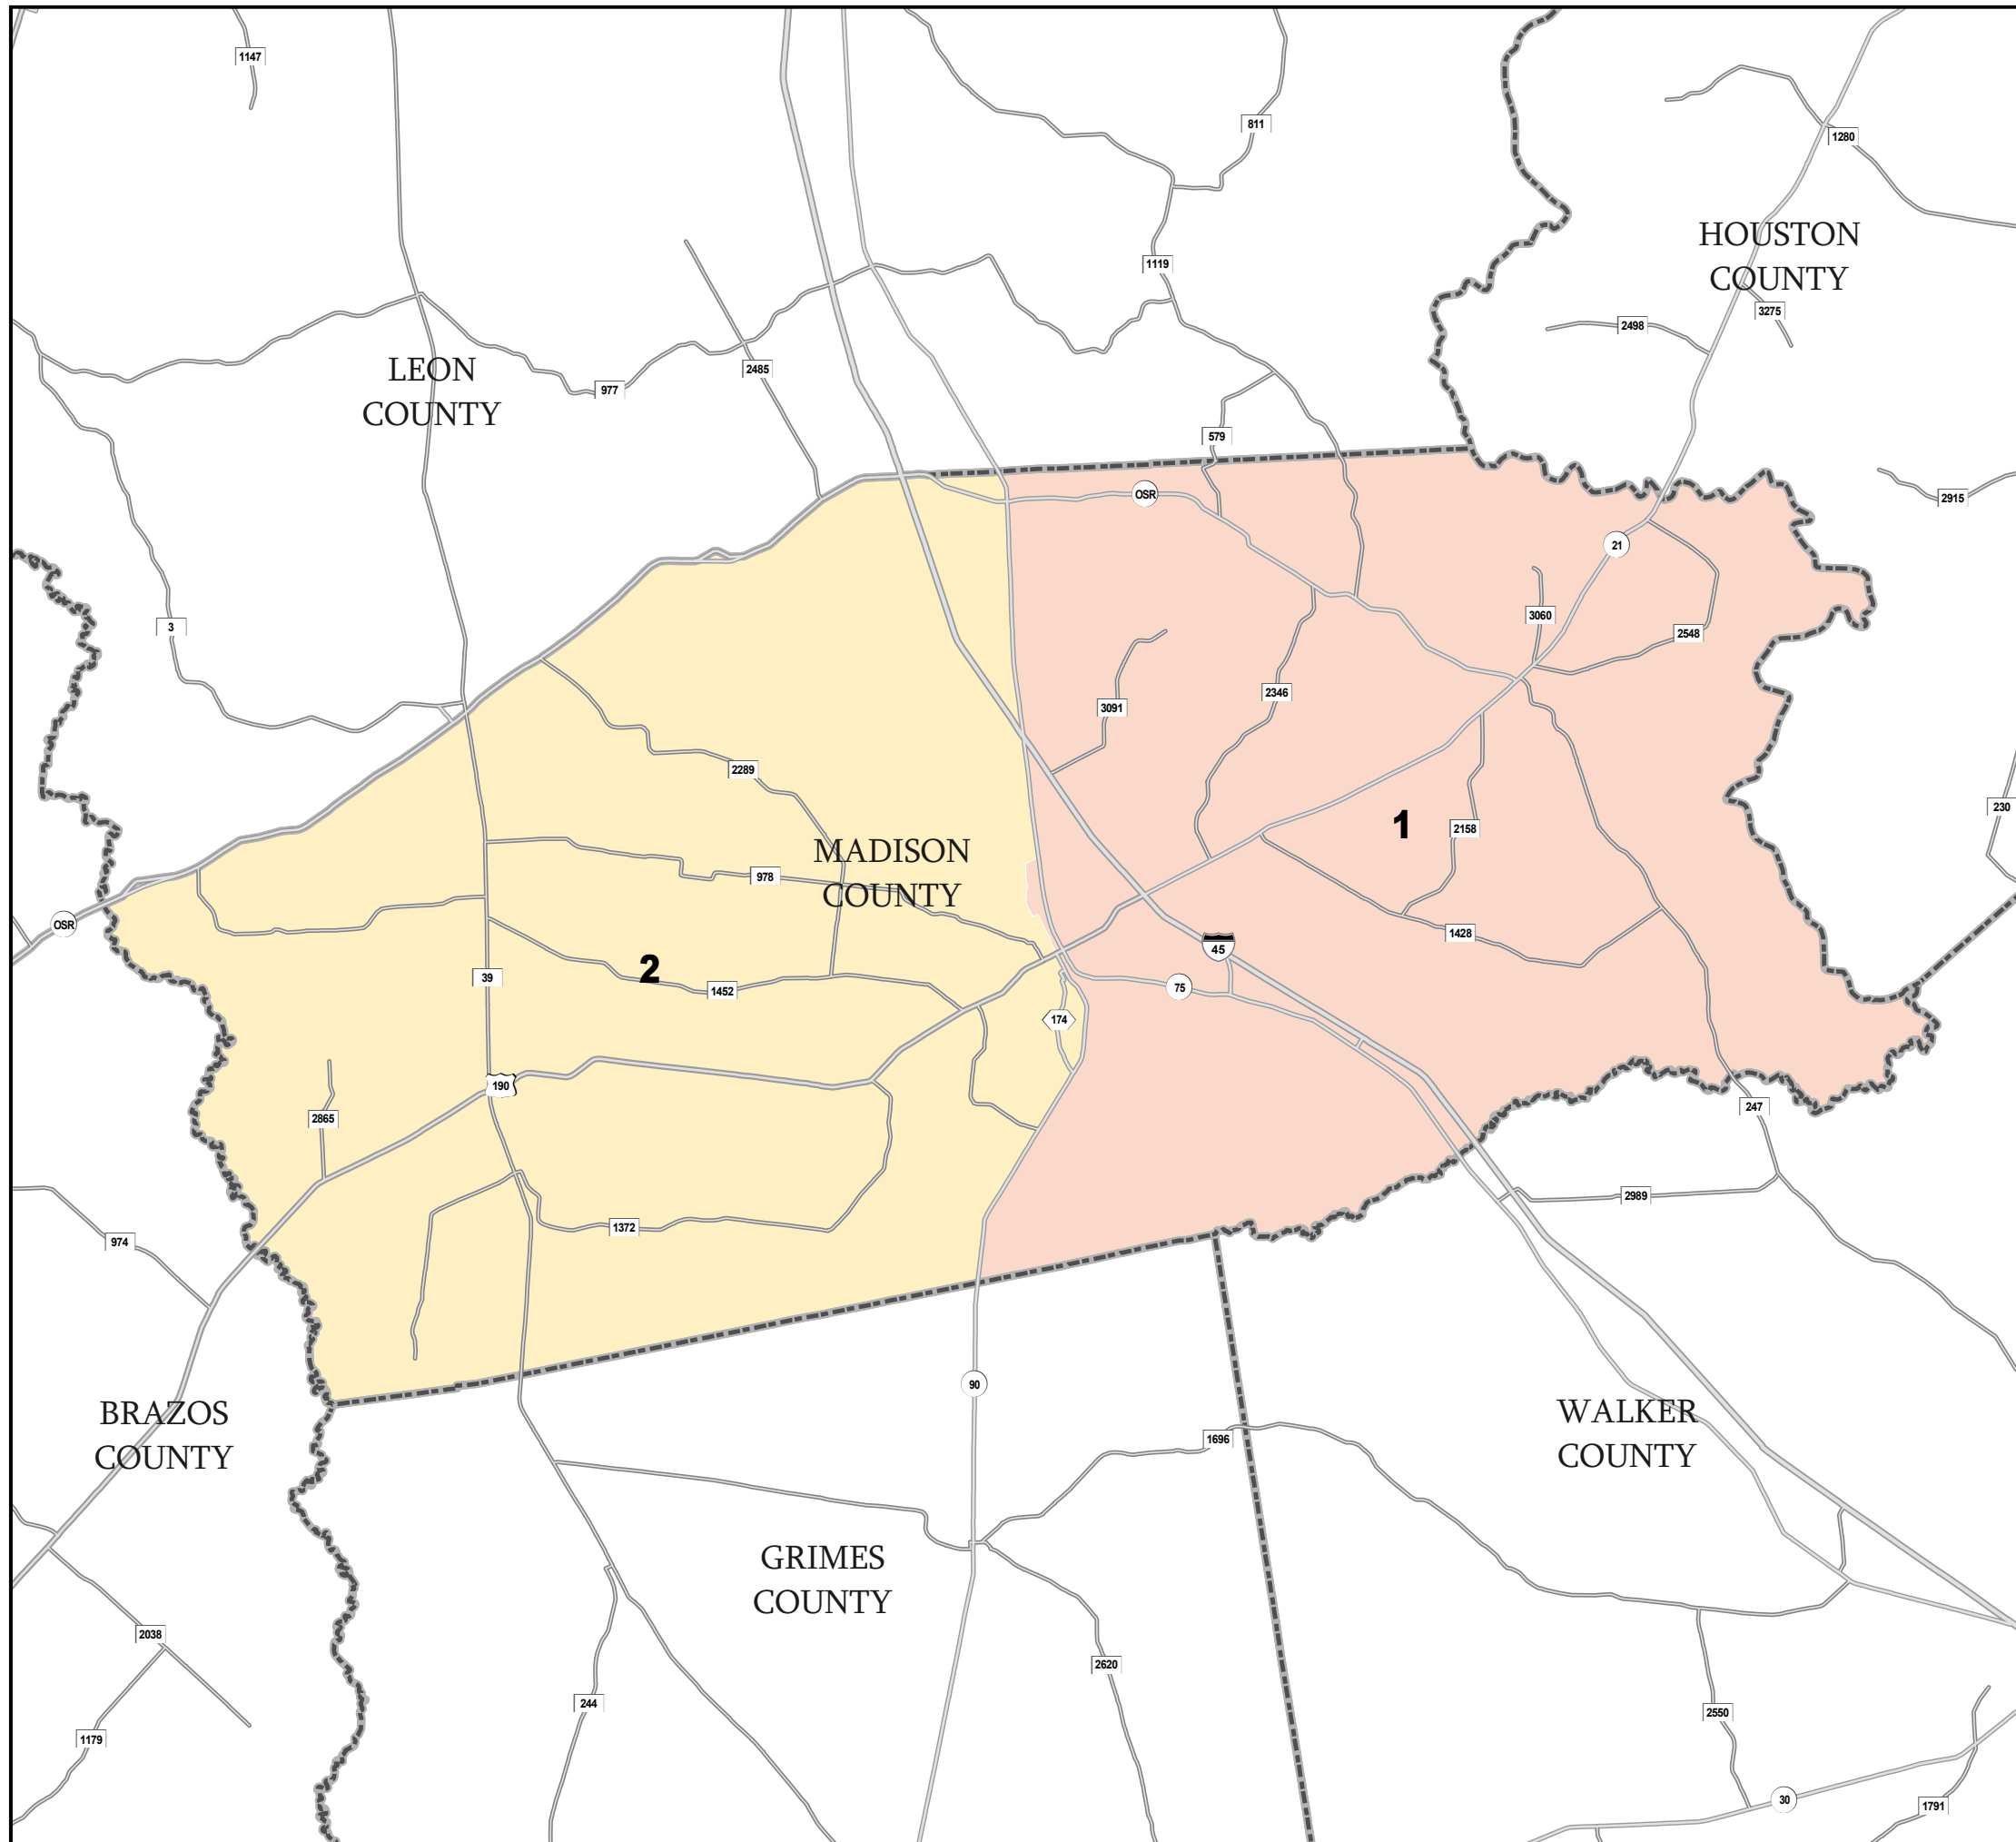

MADISON COUNTY

Justice of the Peace Precincts

 COUNTIES
 2008 General Election Justice of the Peace Precincts

1670
2000 Census

Map ID 9000
07/20/09 11:57:43

Texas Legislative Council