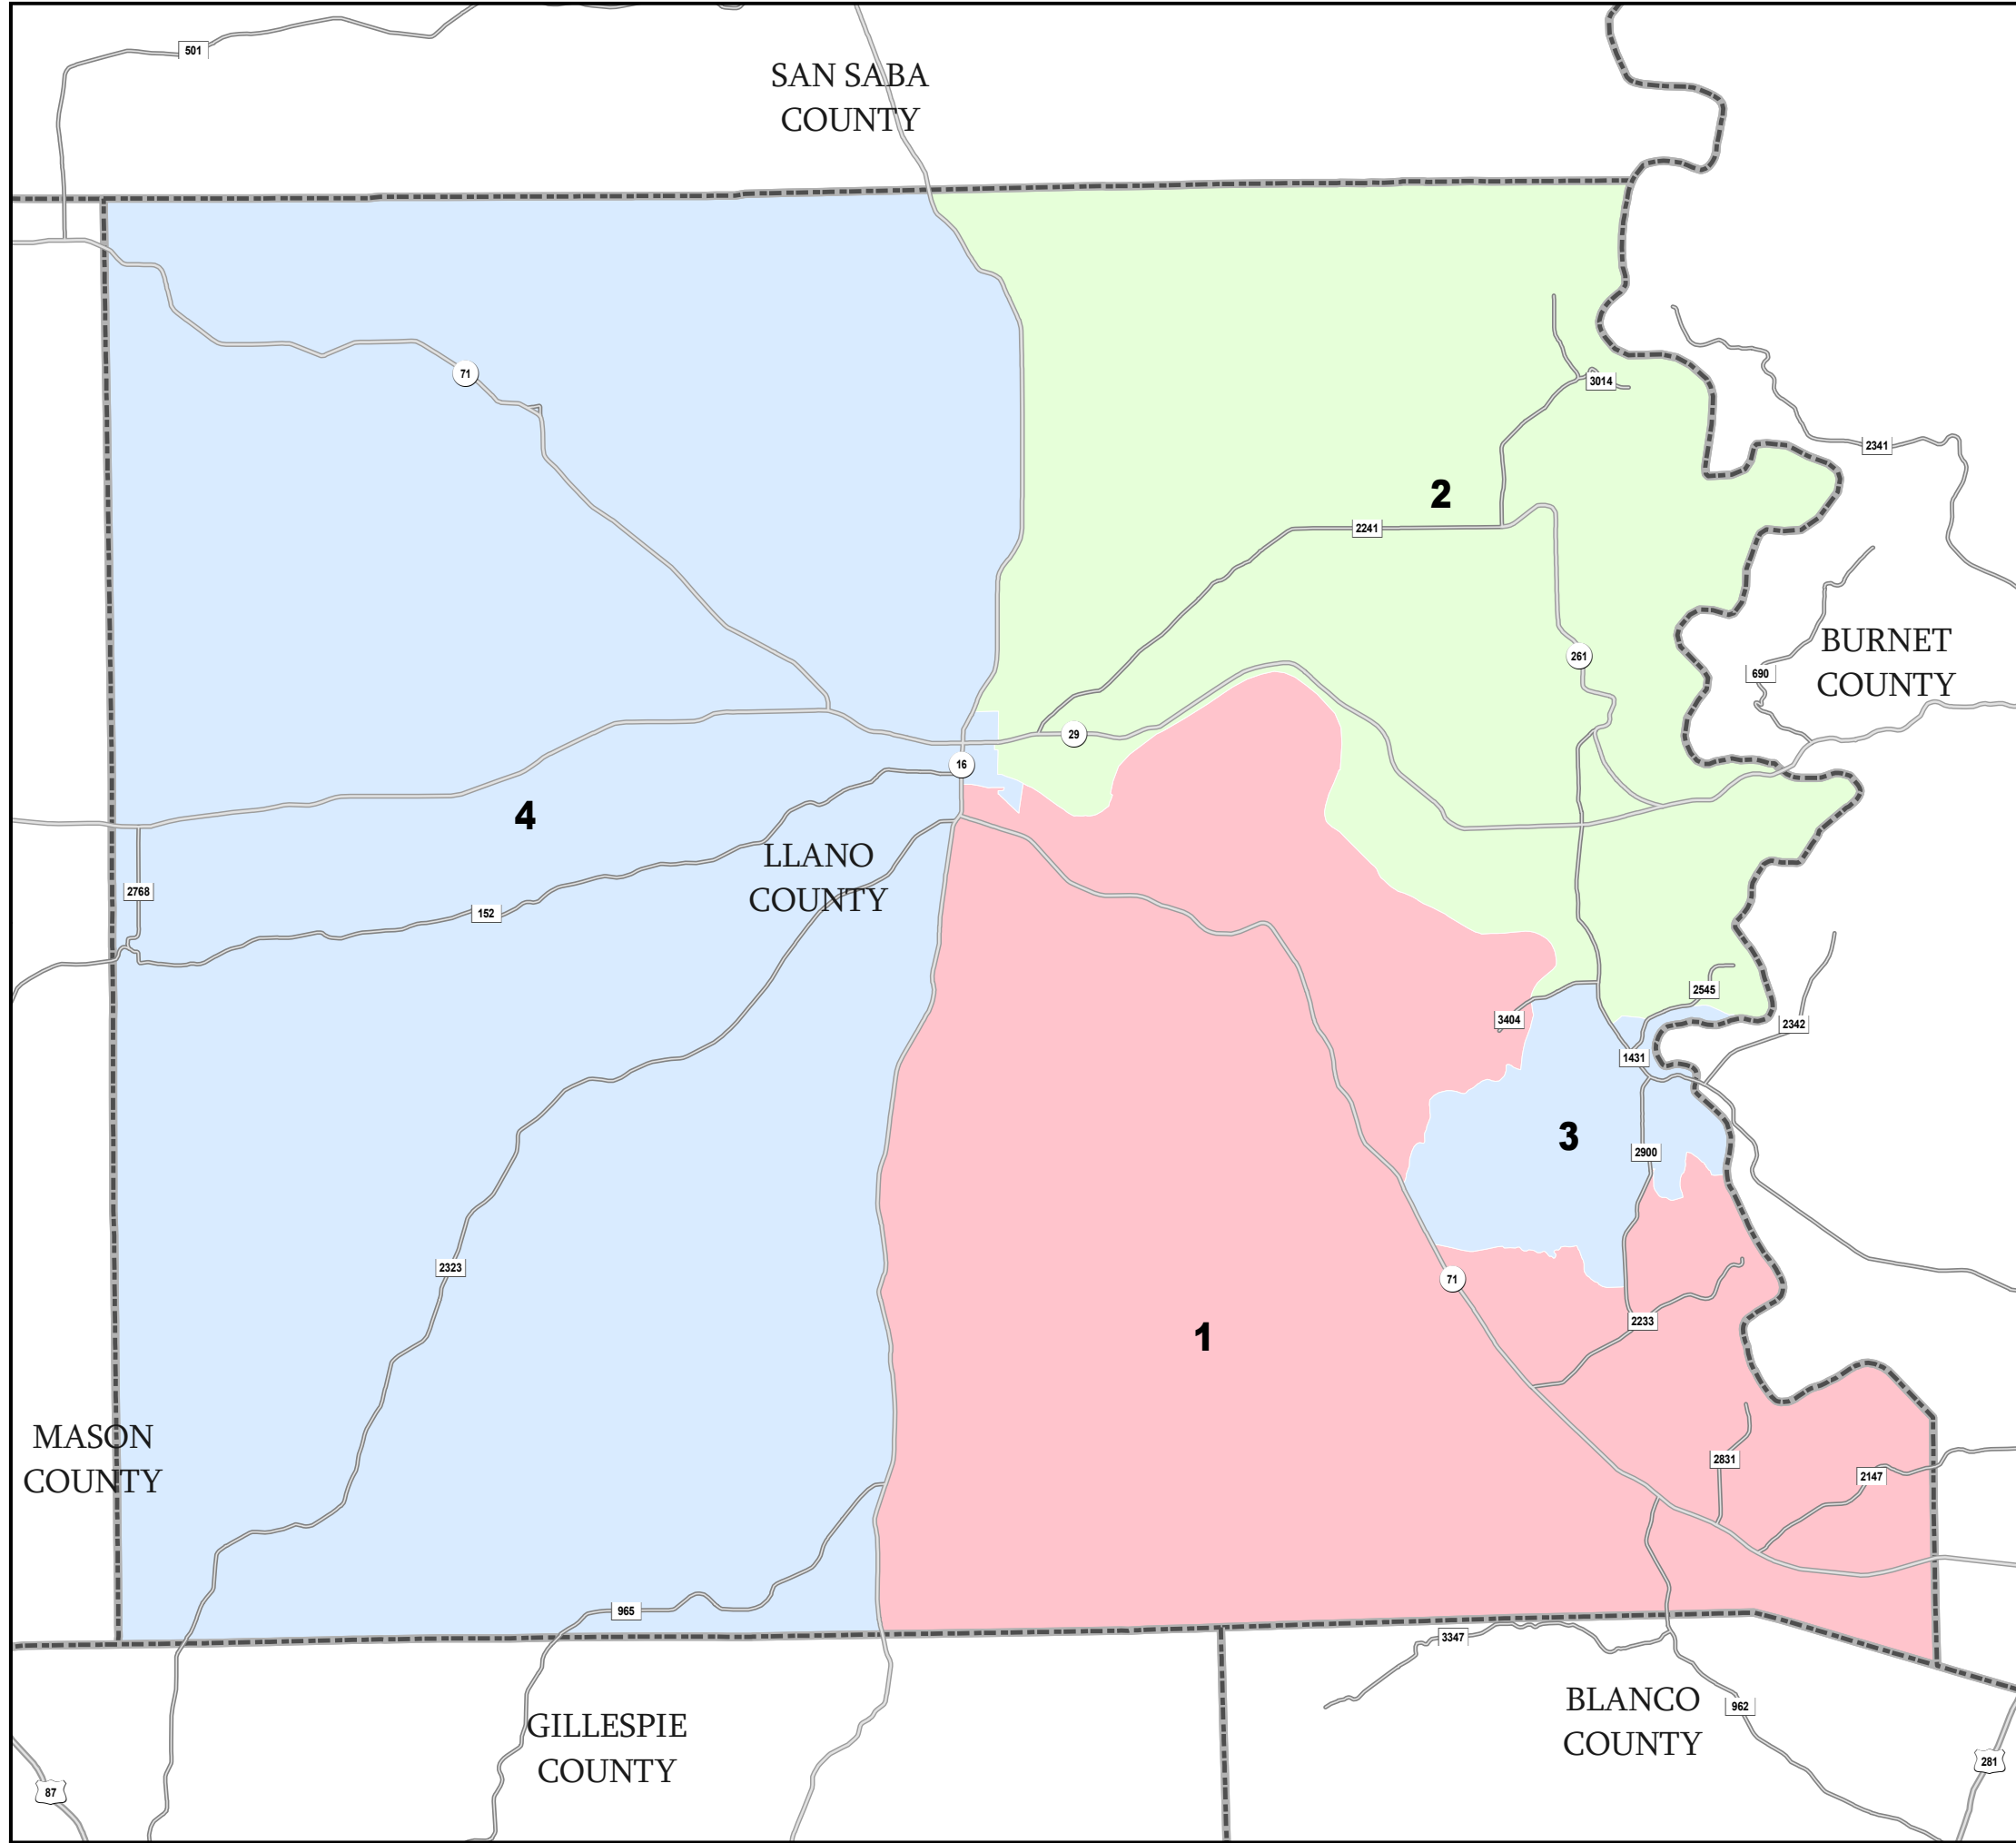

SAN SABA  
COUNTY

# LLANO COUNTY

## Justice of the Peace Precincts

 COUNTIES  
 2008 General Election Justice of the Peace Precincts

1663  
2000 Census