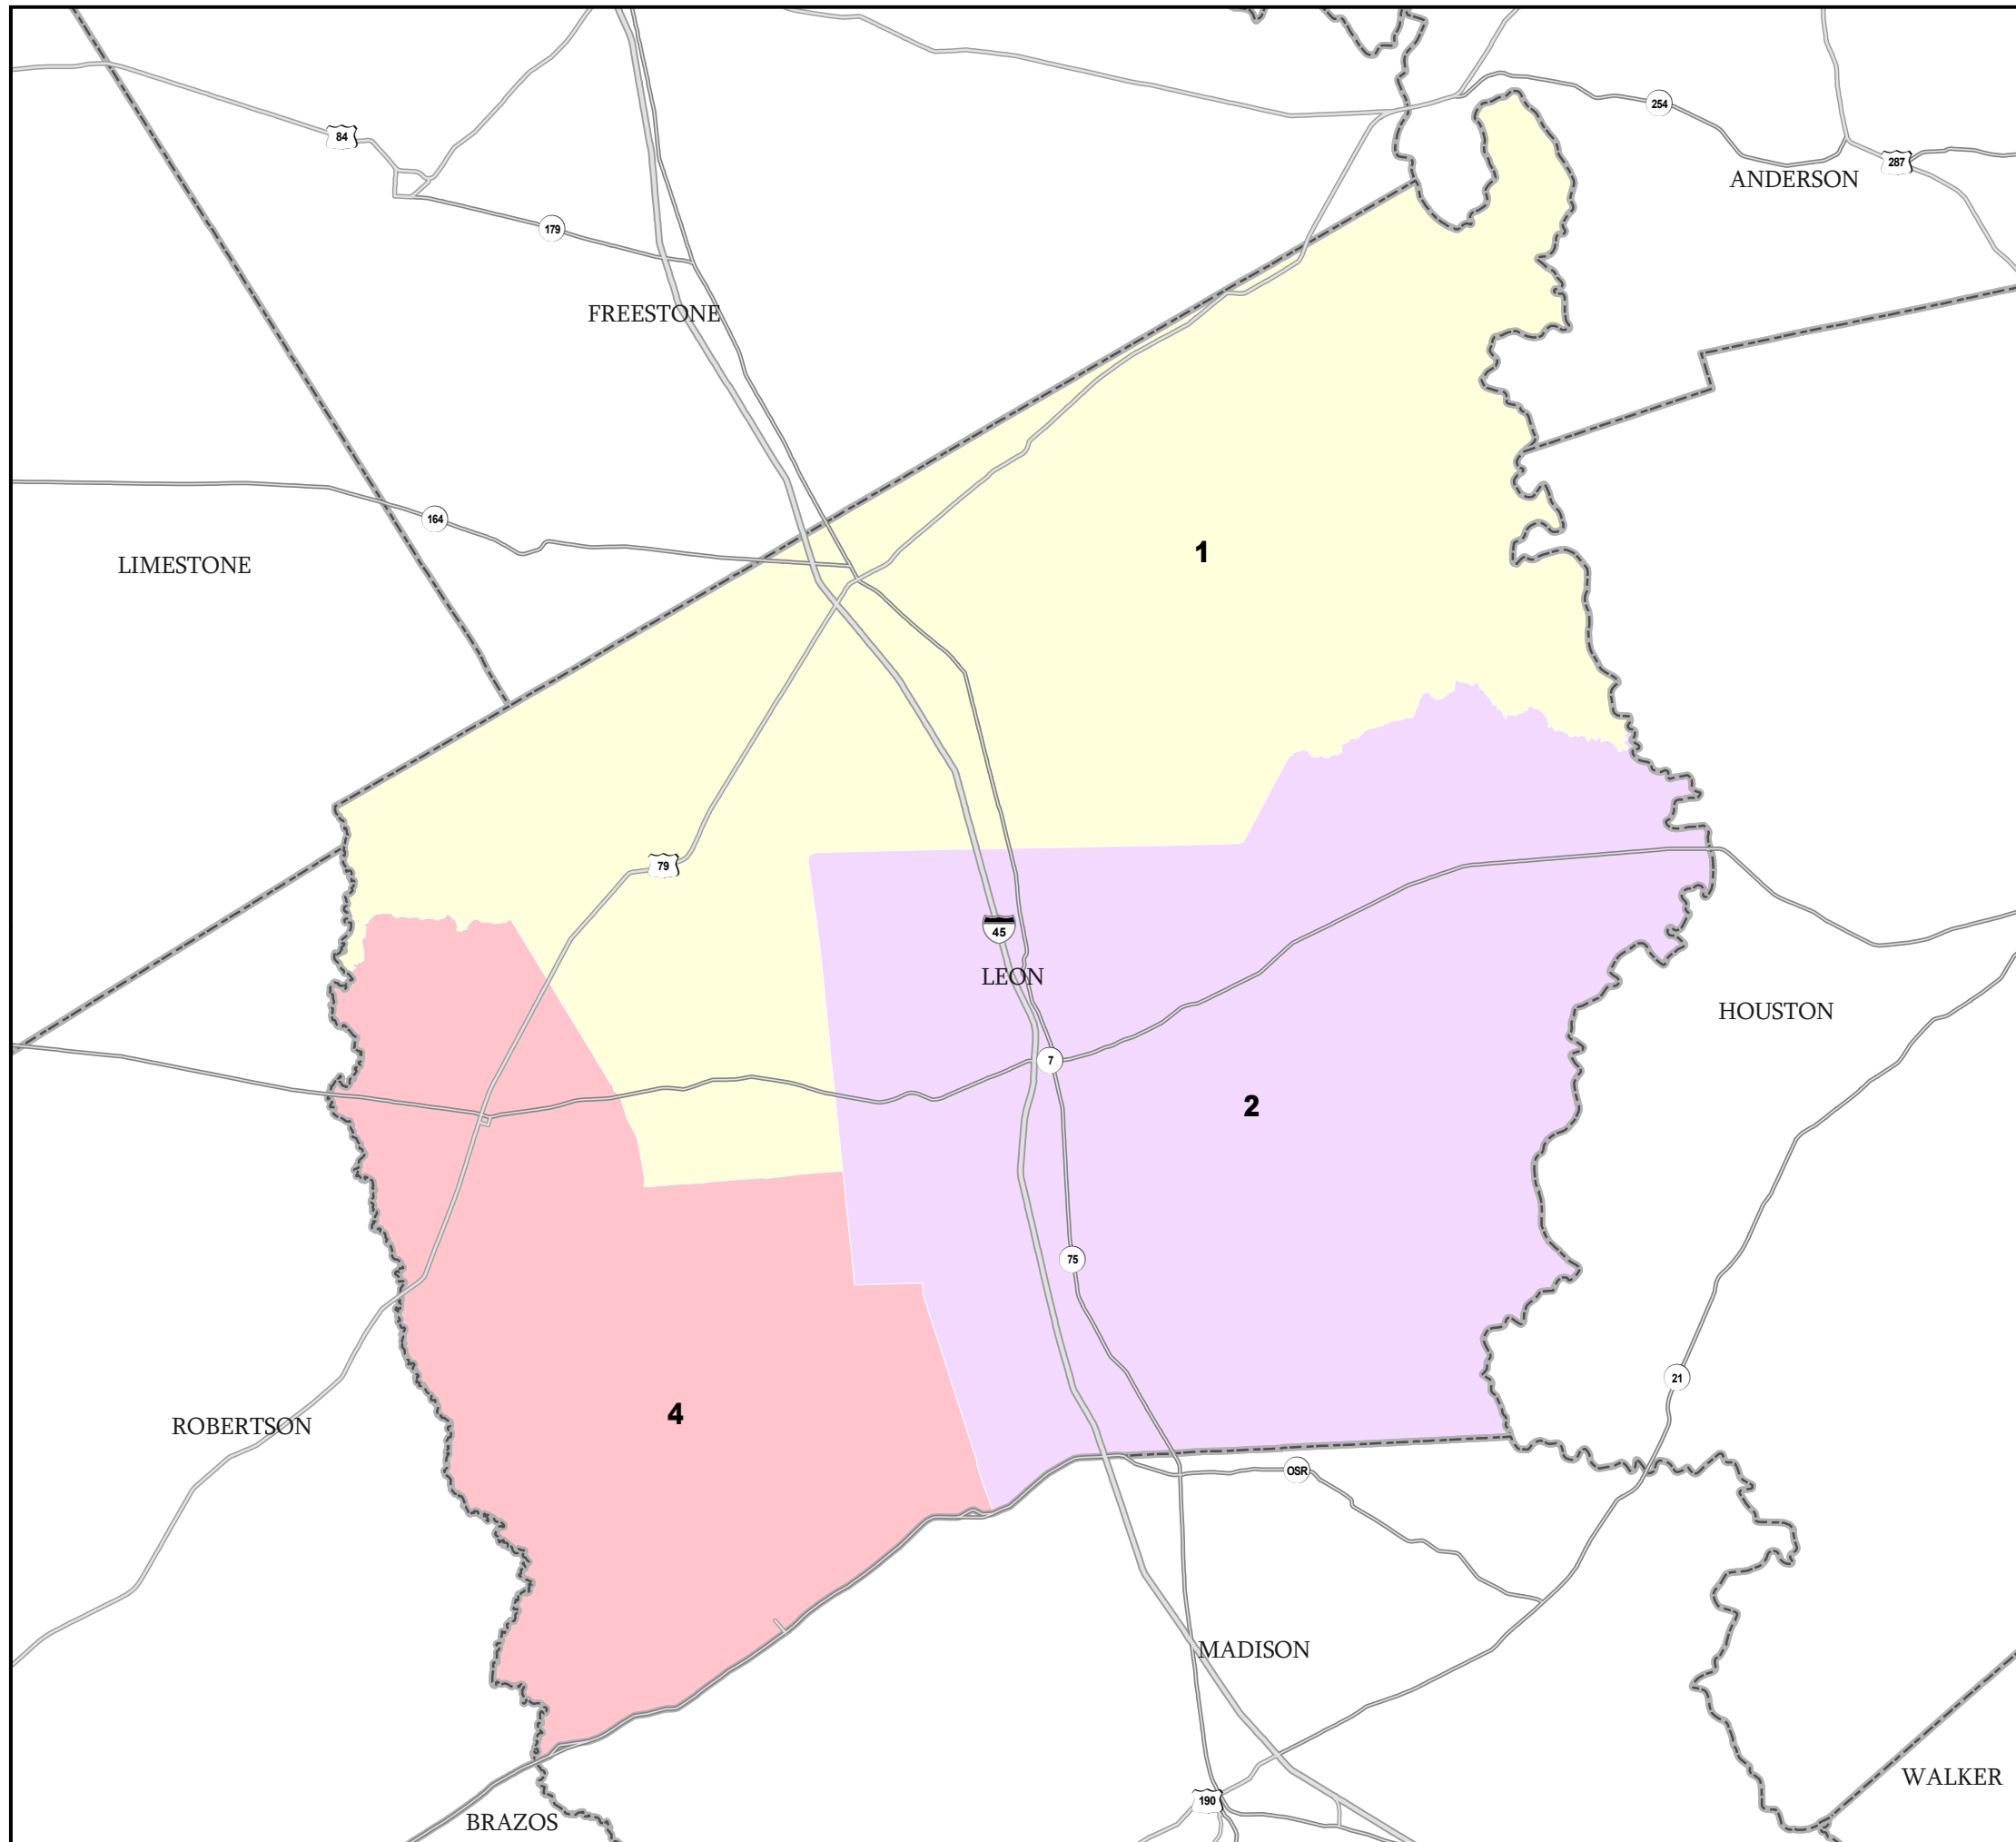

LEON COUNTY

Justice of the Peace Precincts

 COUNTIES
 2008 General Election Justice of the Peace Precincts

1658
2000 Census