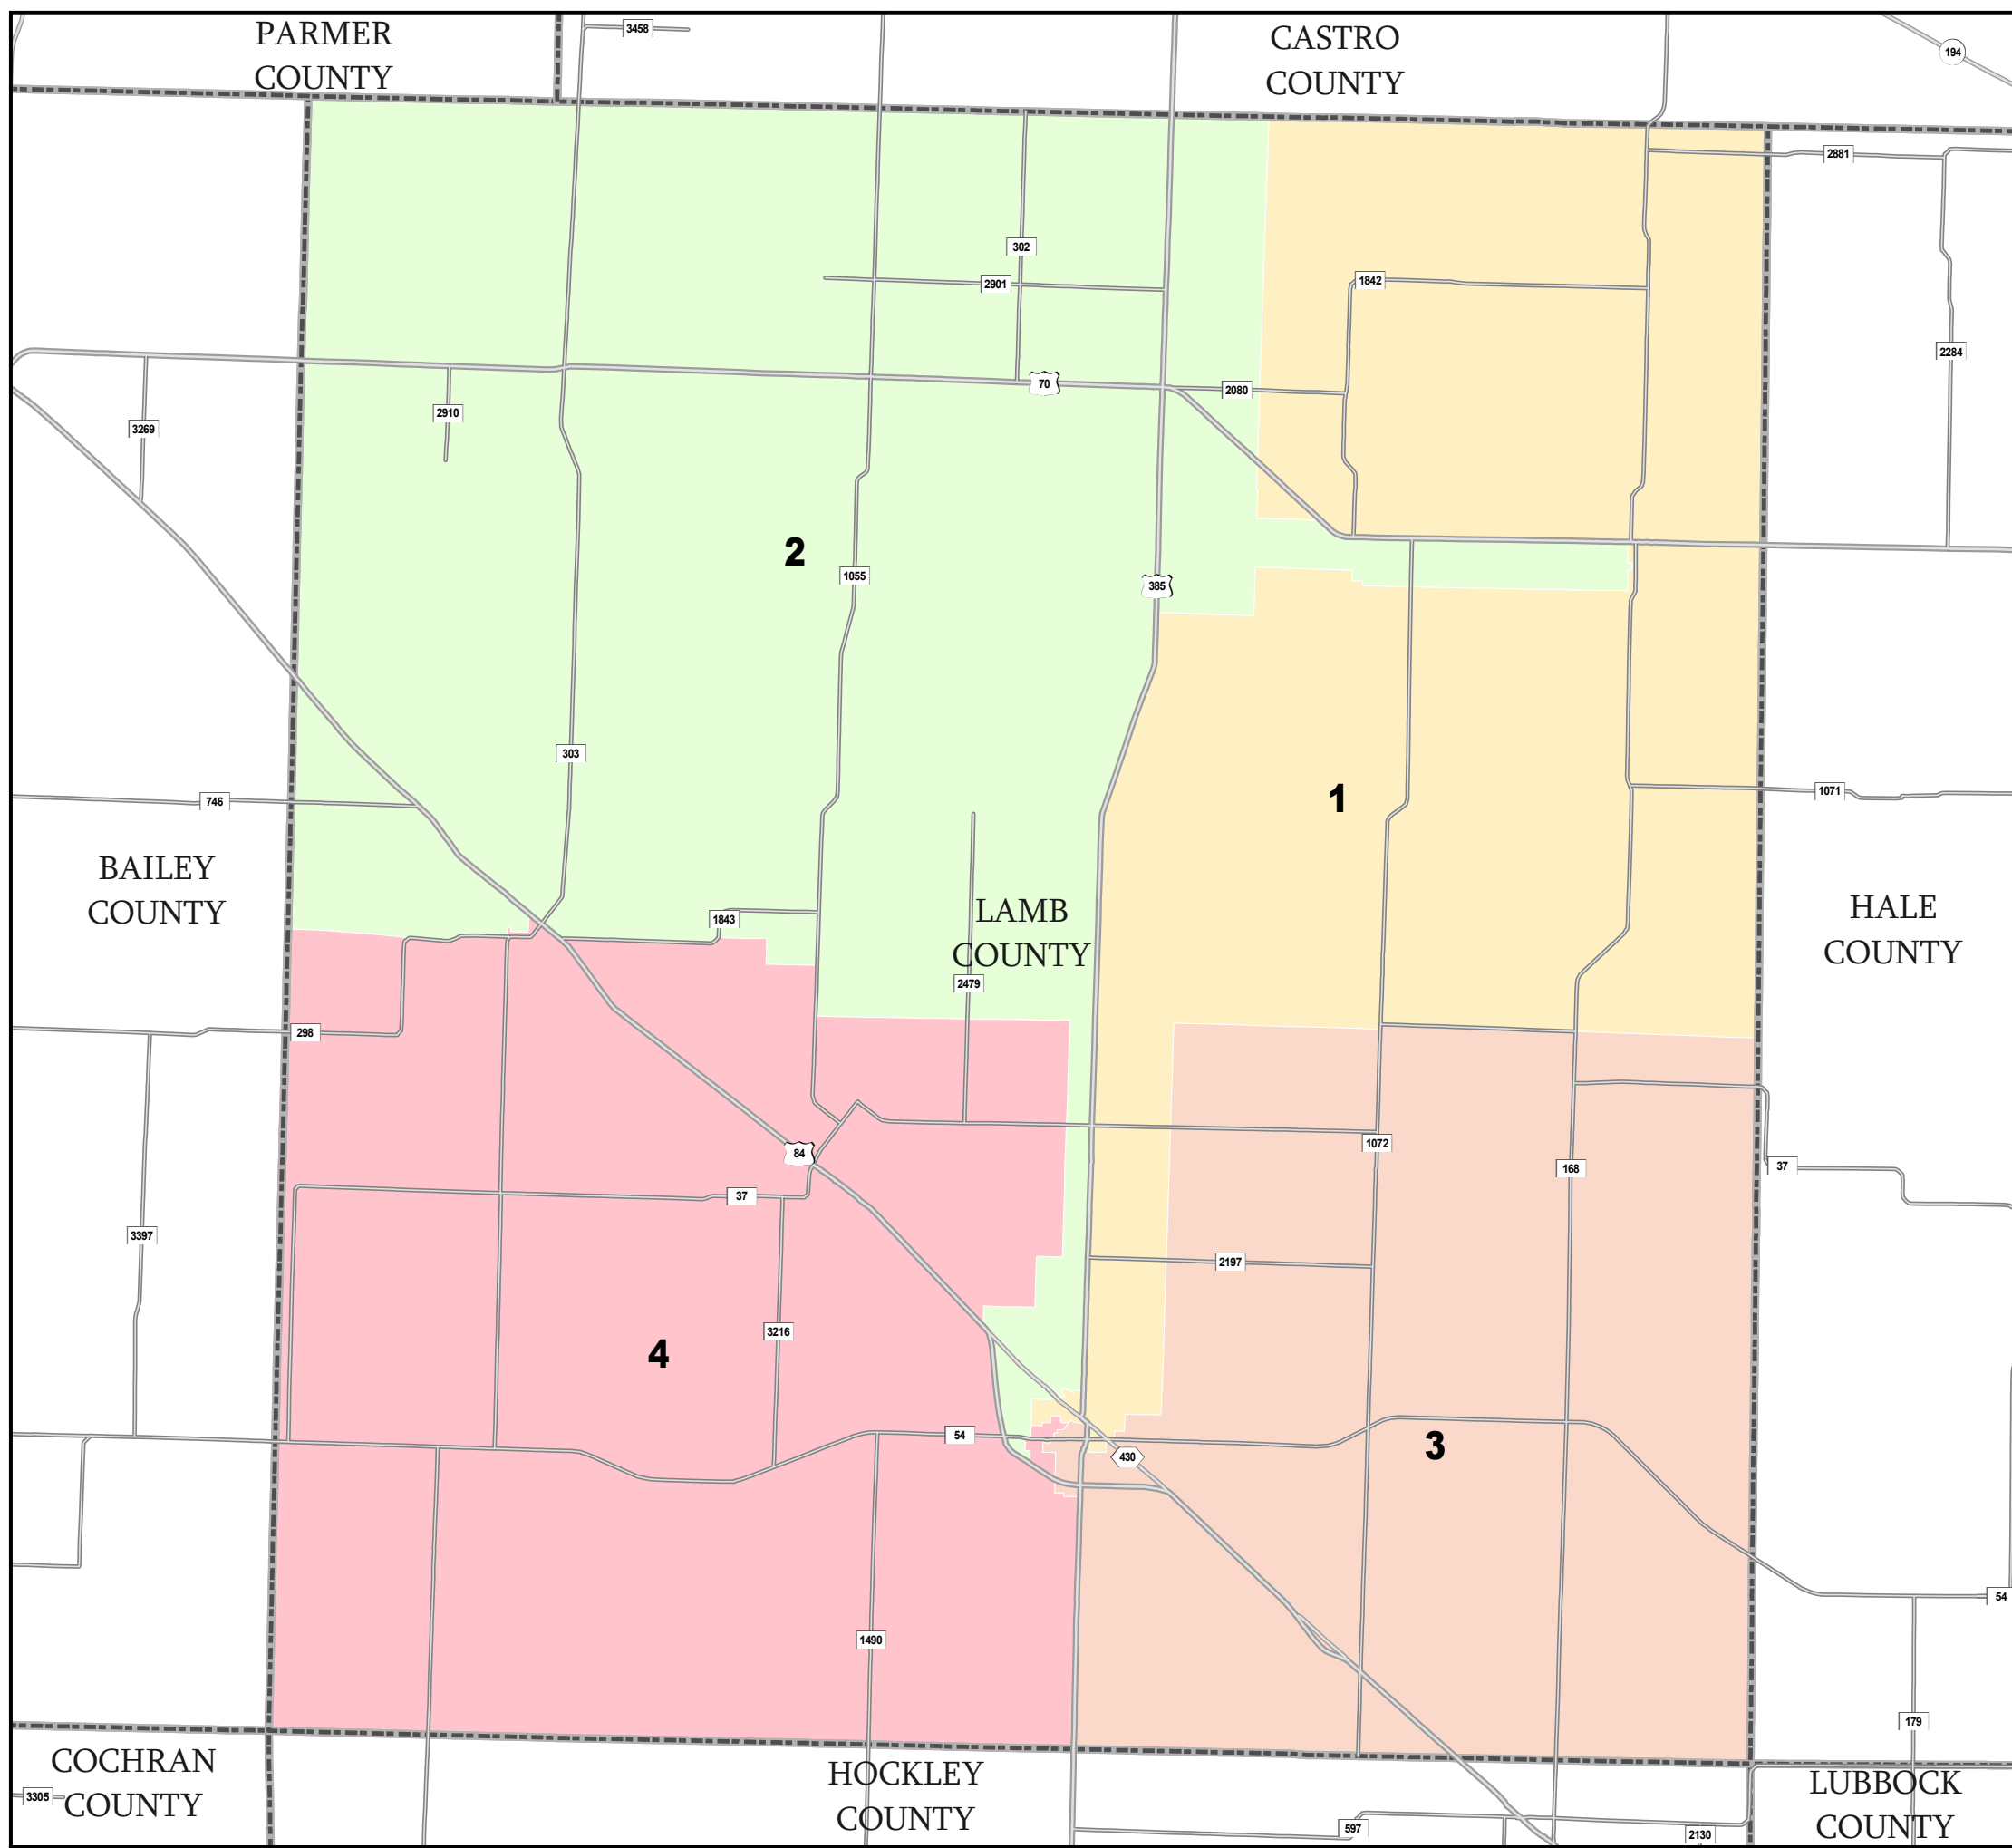

PARMER COUNTY

CASTRO COUNTY

LAMB COUNTY

Justice of the Peace Precincts

- COUNTIES
- 2008 General Election Justice of the Peace Precincts

Map ID 9000
07/20/09 11:56:51

1653
2000 Census

COCHRAN COUNTY

HOCKLEY COUNTY

LUBBOCK COUNTY

BAILEY COUNTY

LAMB COUNTY

HALE COUNTY

4

2

1