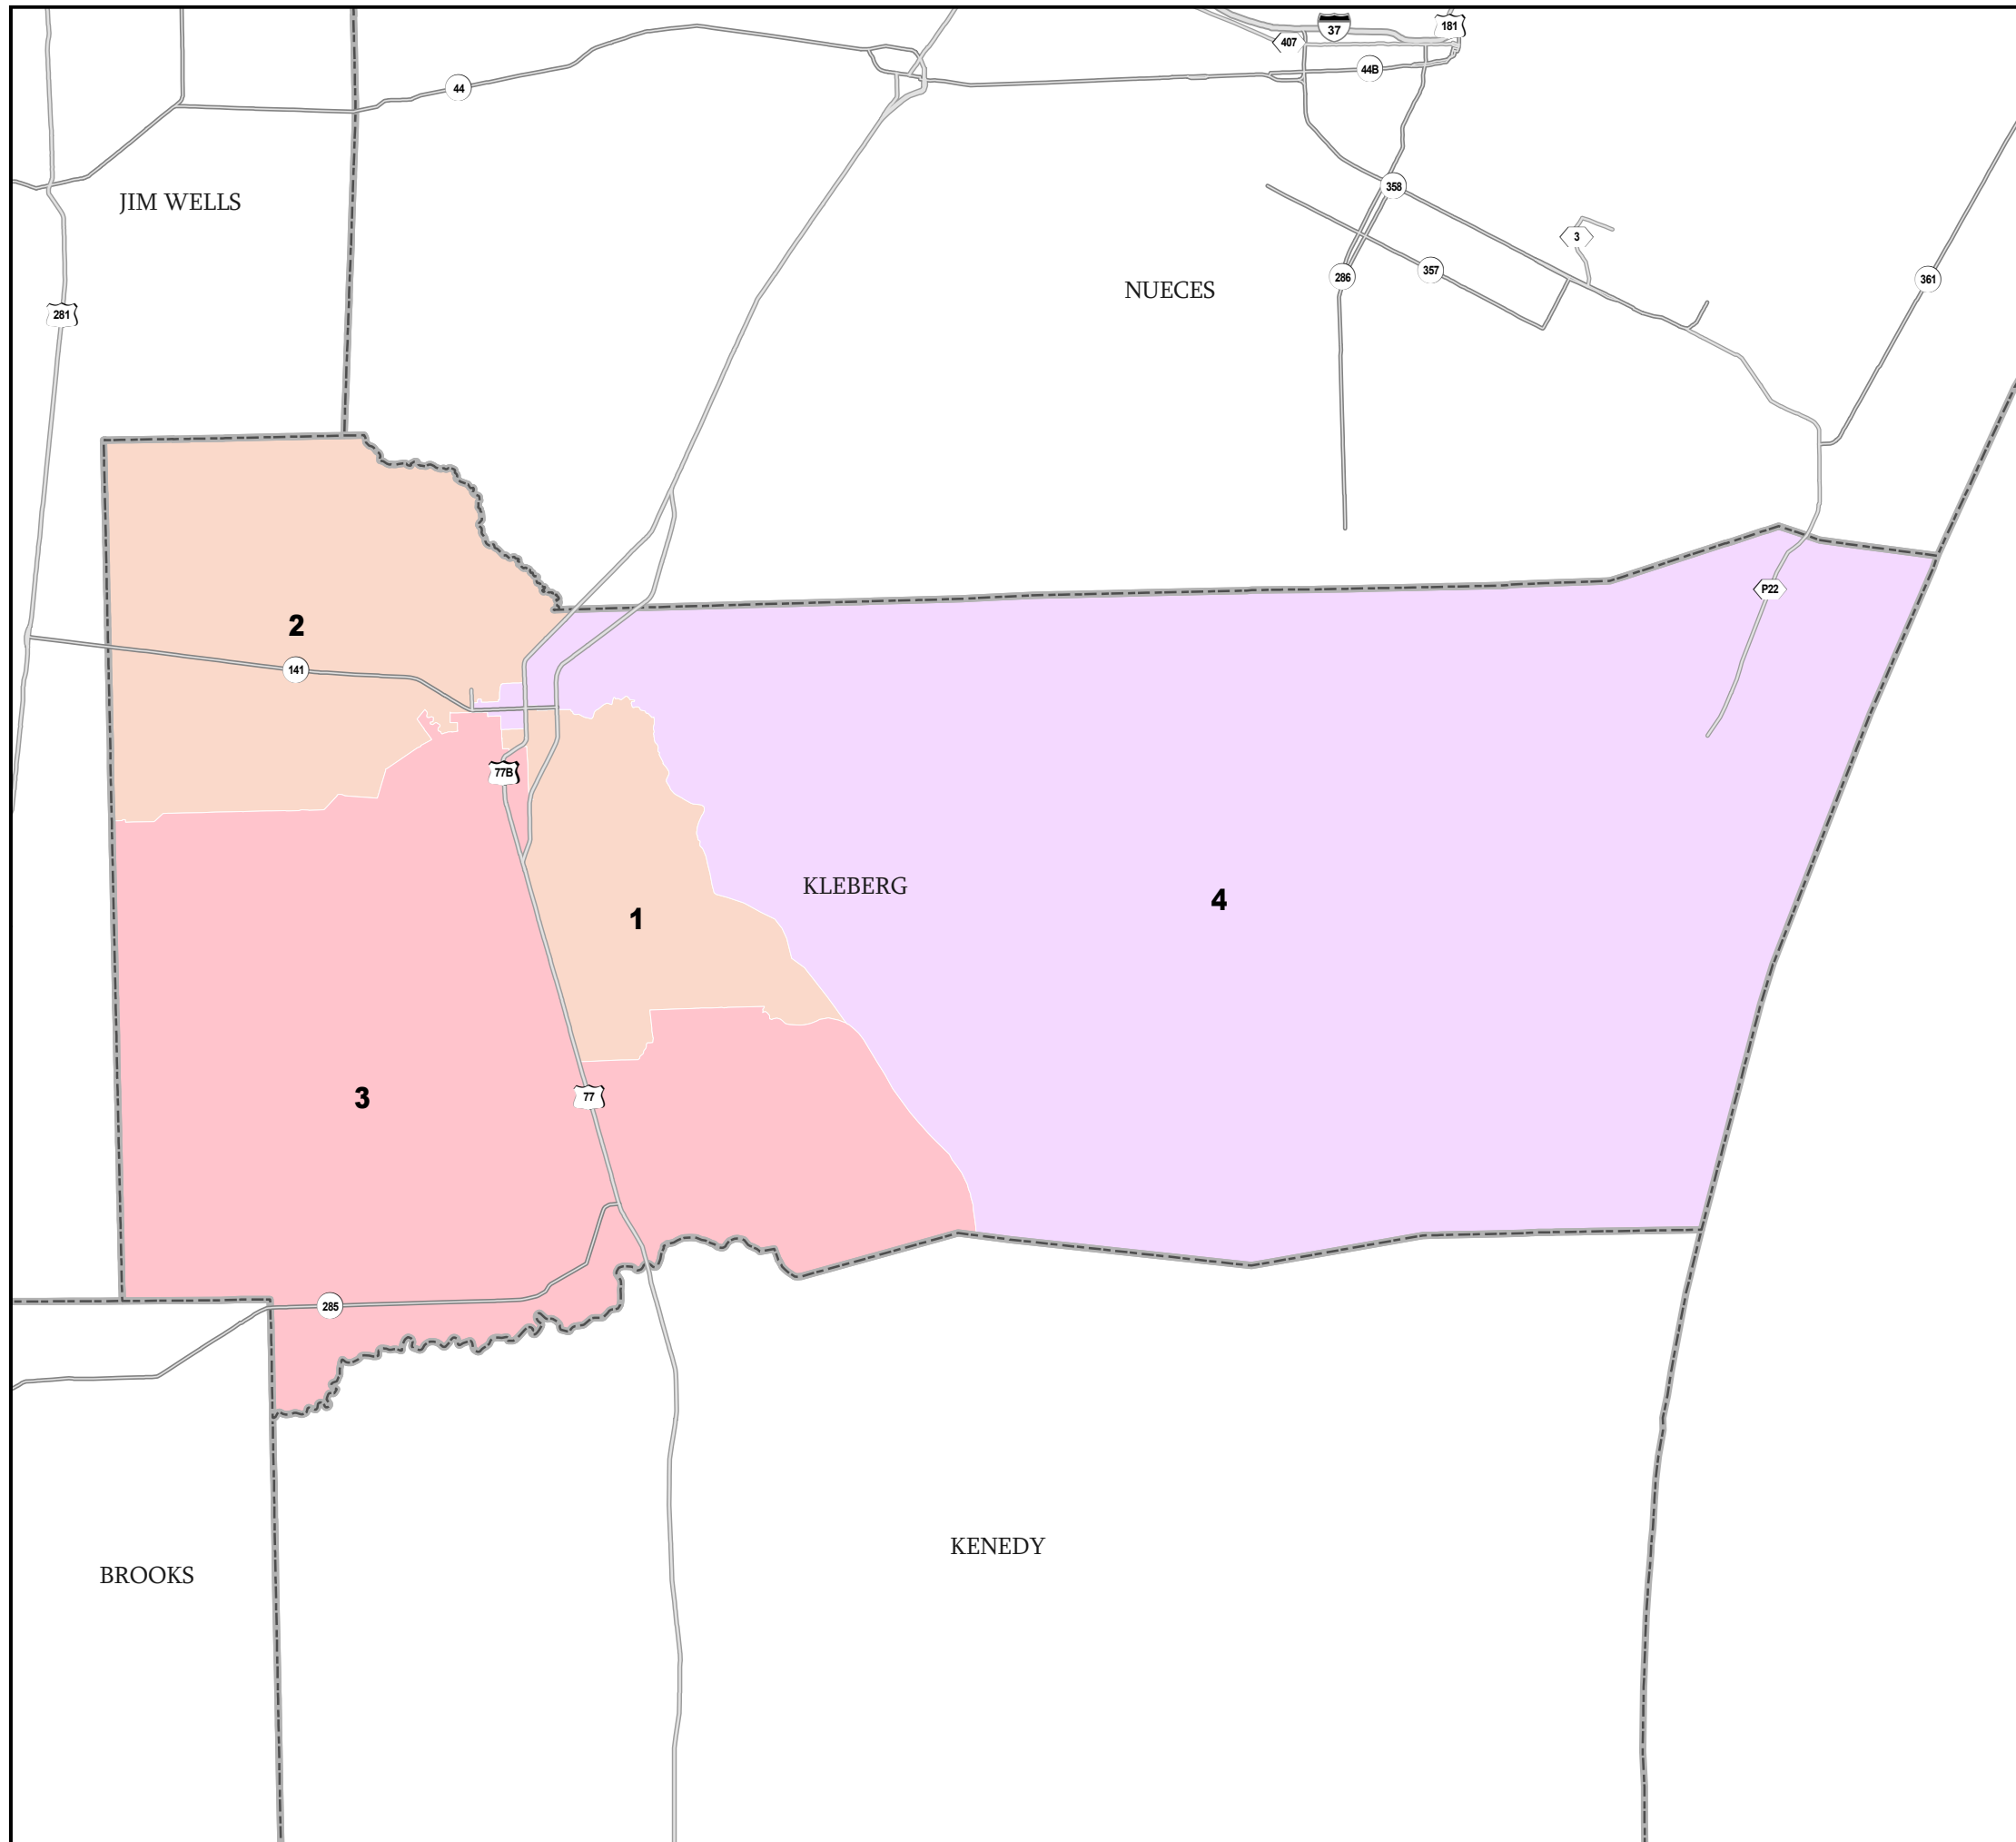

KLEBERG COUNTY

Justice of the Peace Precincts

 COUNTIES
 2008 General Election Justice of the Peace Precincts

1650
2000 Census