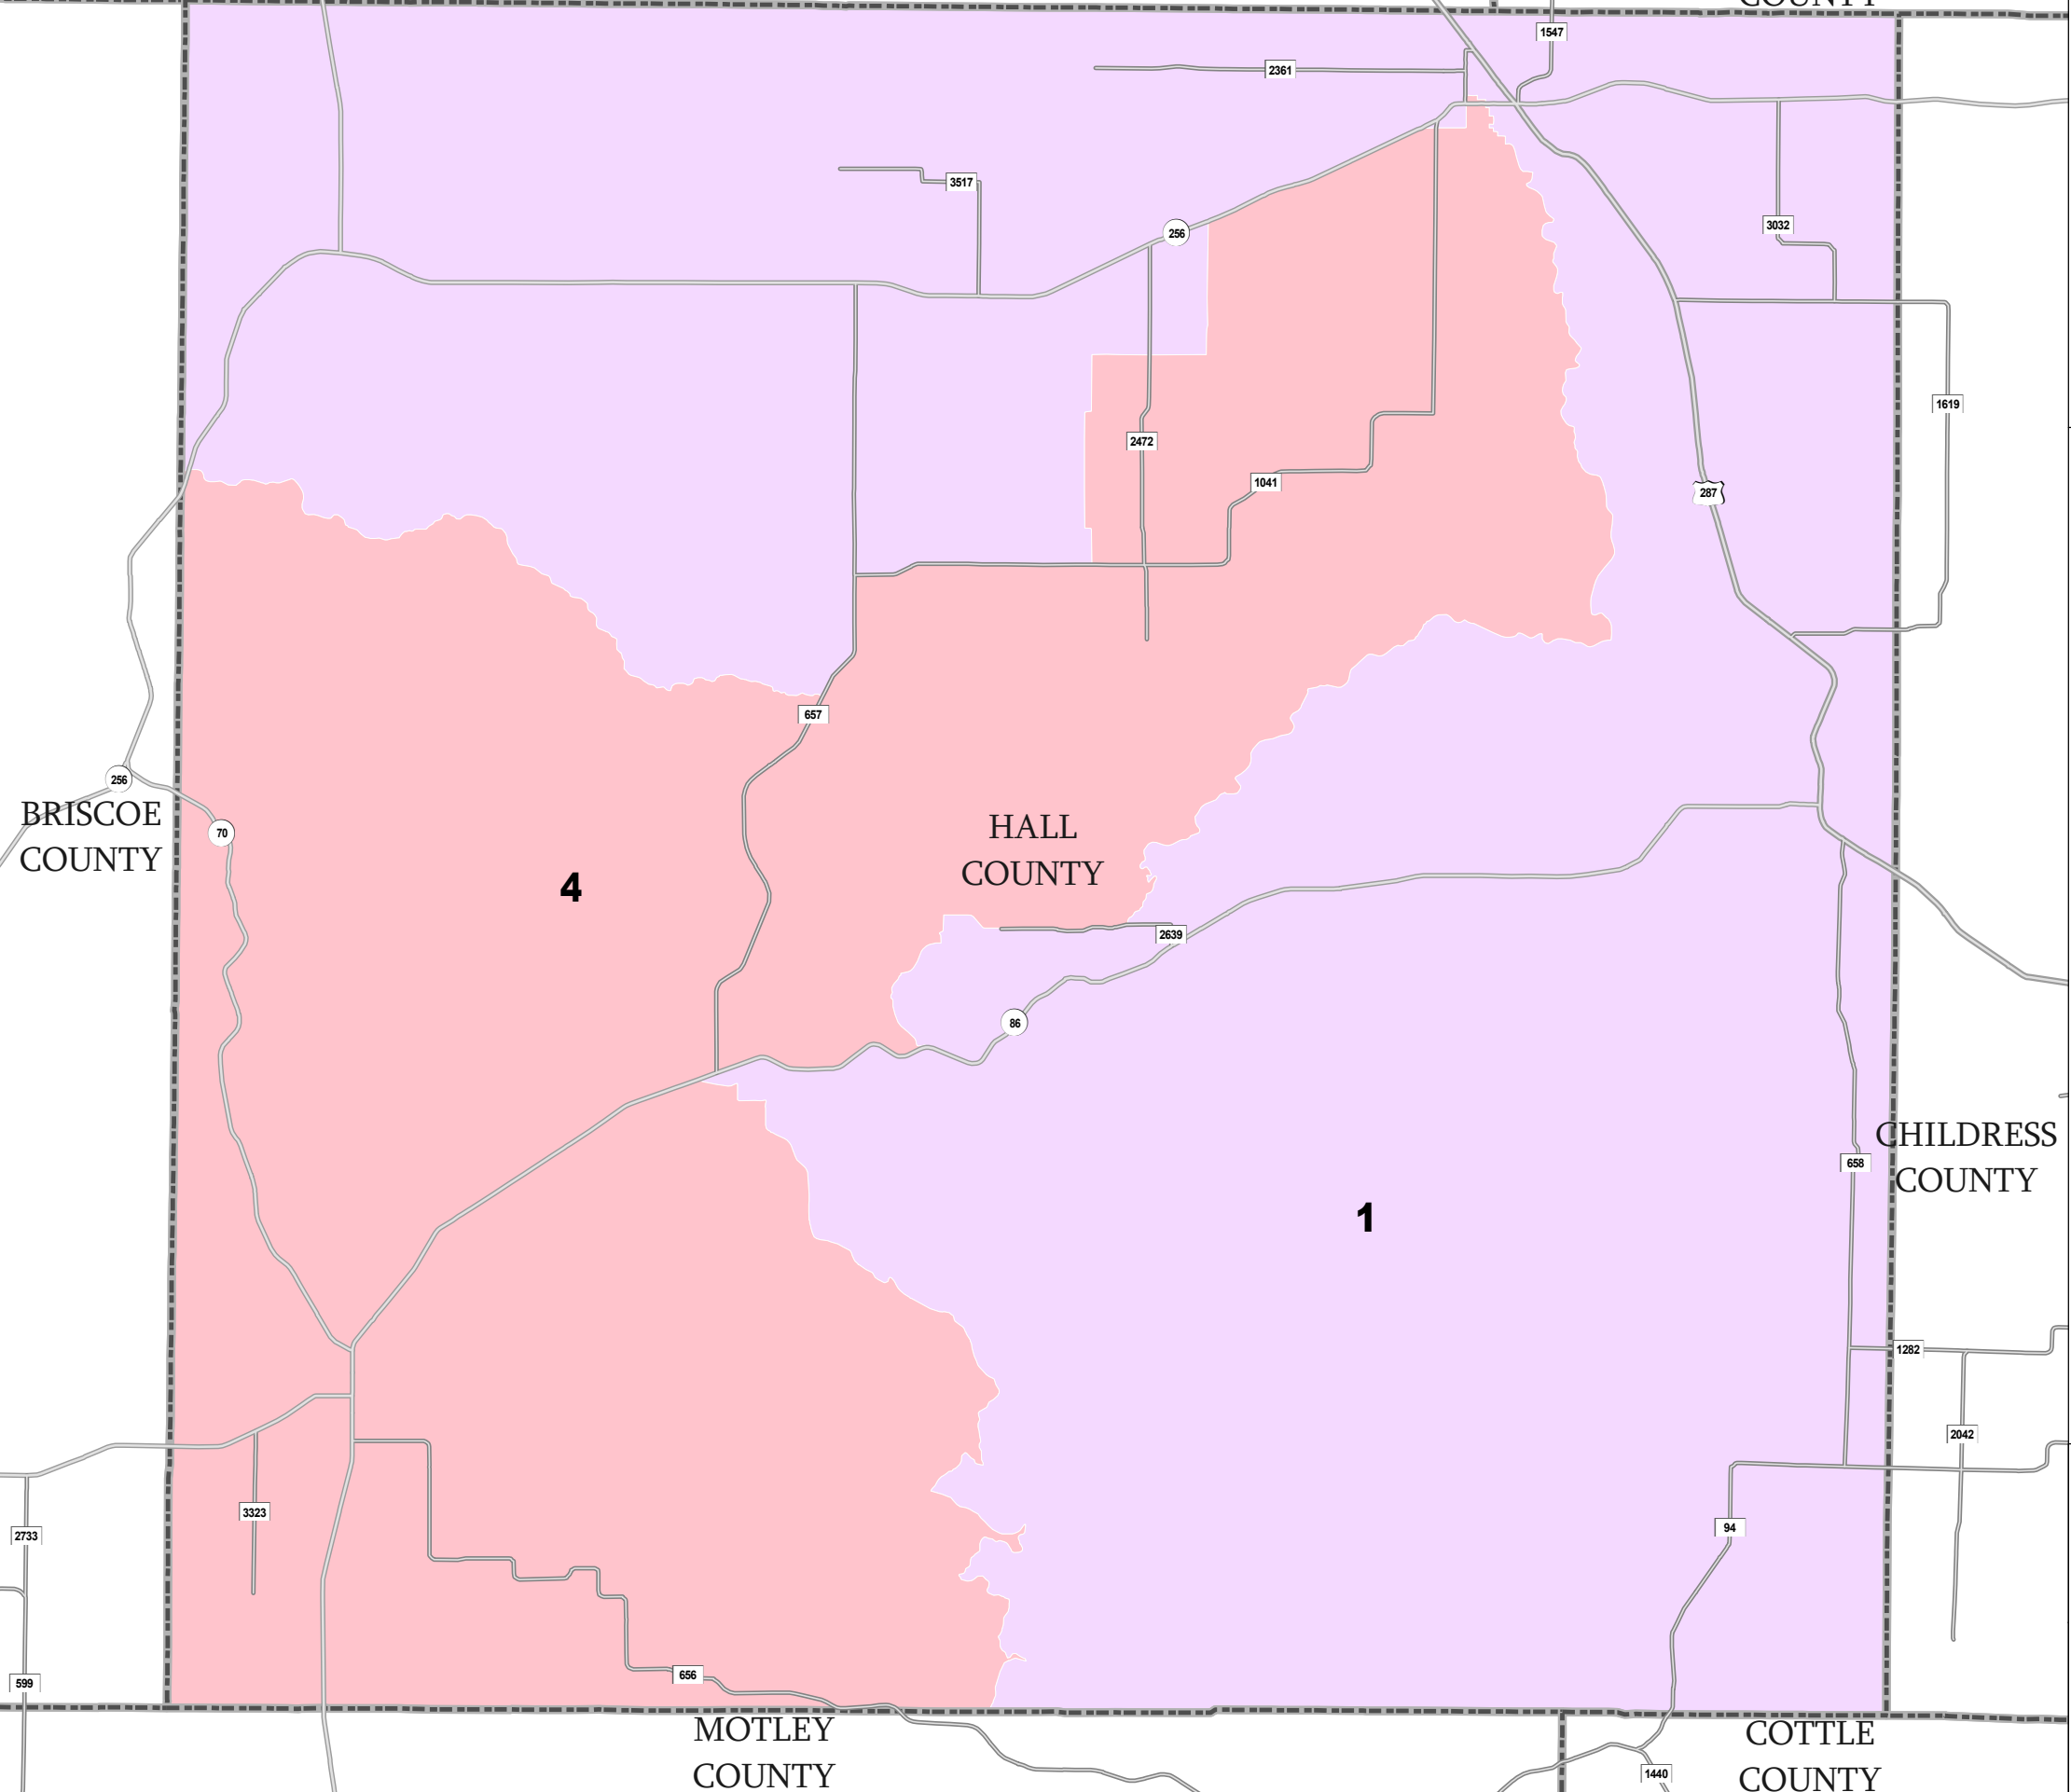

DONLEY
COUNTY

COLLINGSWORTH
COUNTY

HALL COUNTY

Justice of the Peace Precincts

BRISCOE
COUNTY

4

HALL
COUNTY

1

CHILDRESS
COUNTY

- COUNTIES
- 2008 General Election Justice of the Peace Precincts

1609
2000 Census