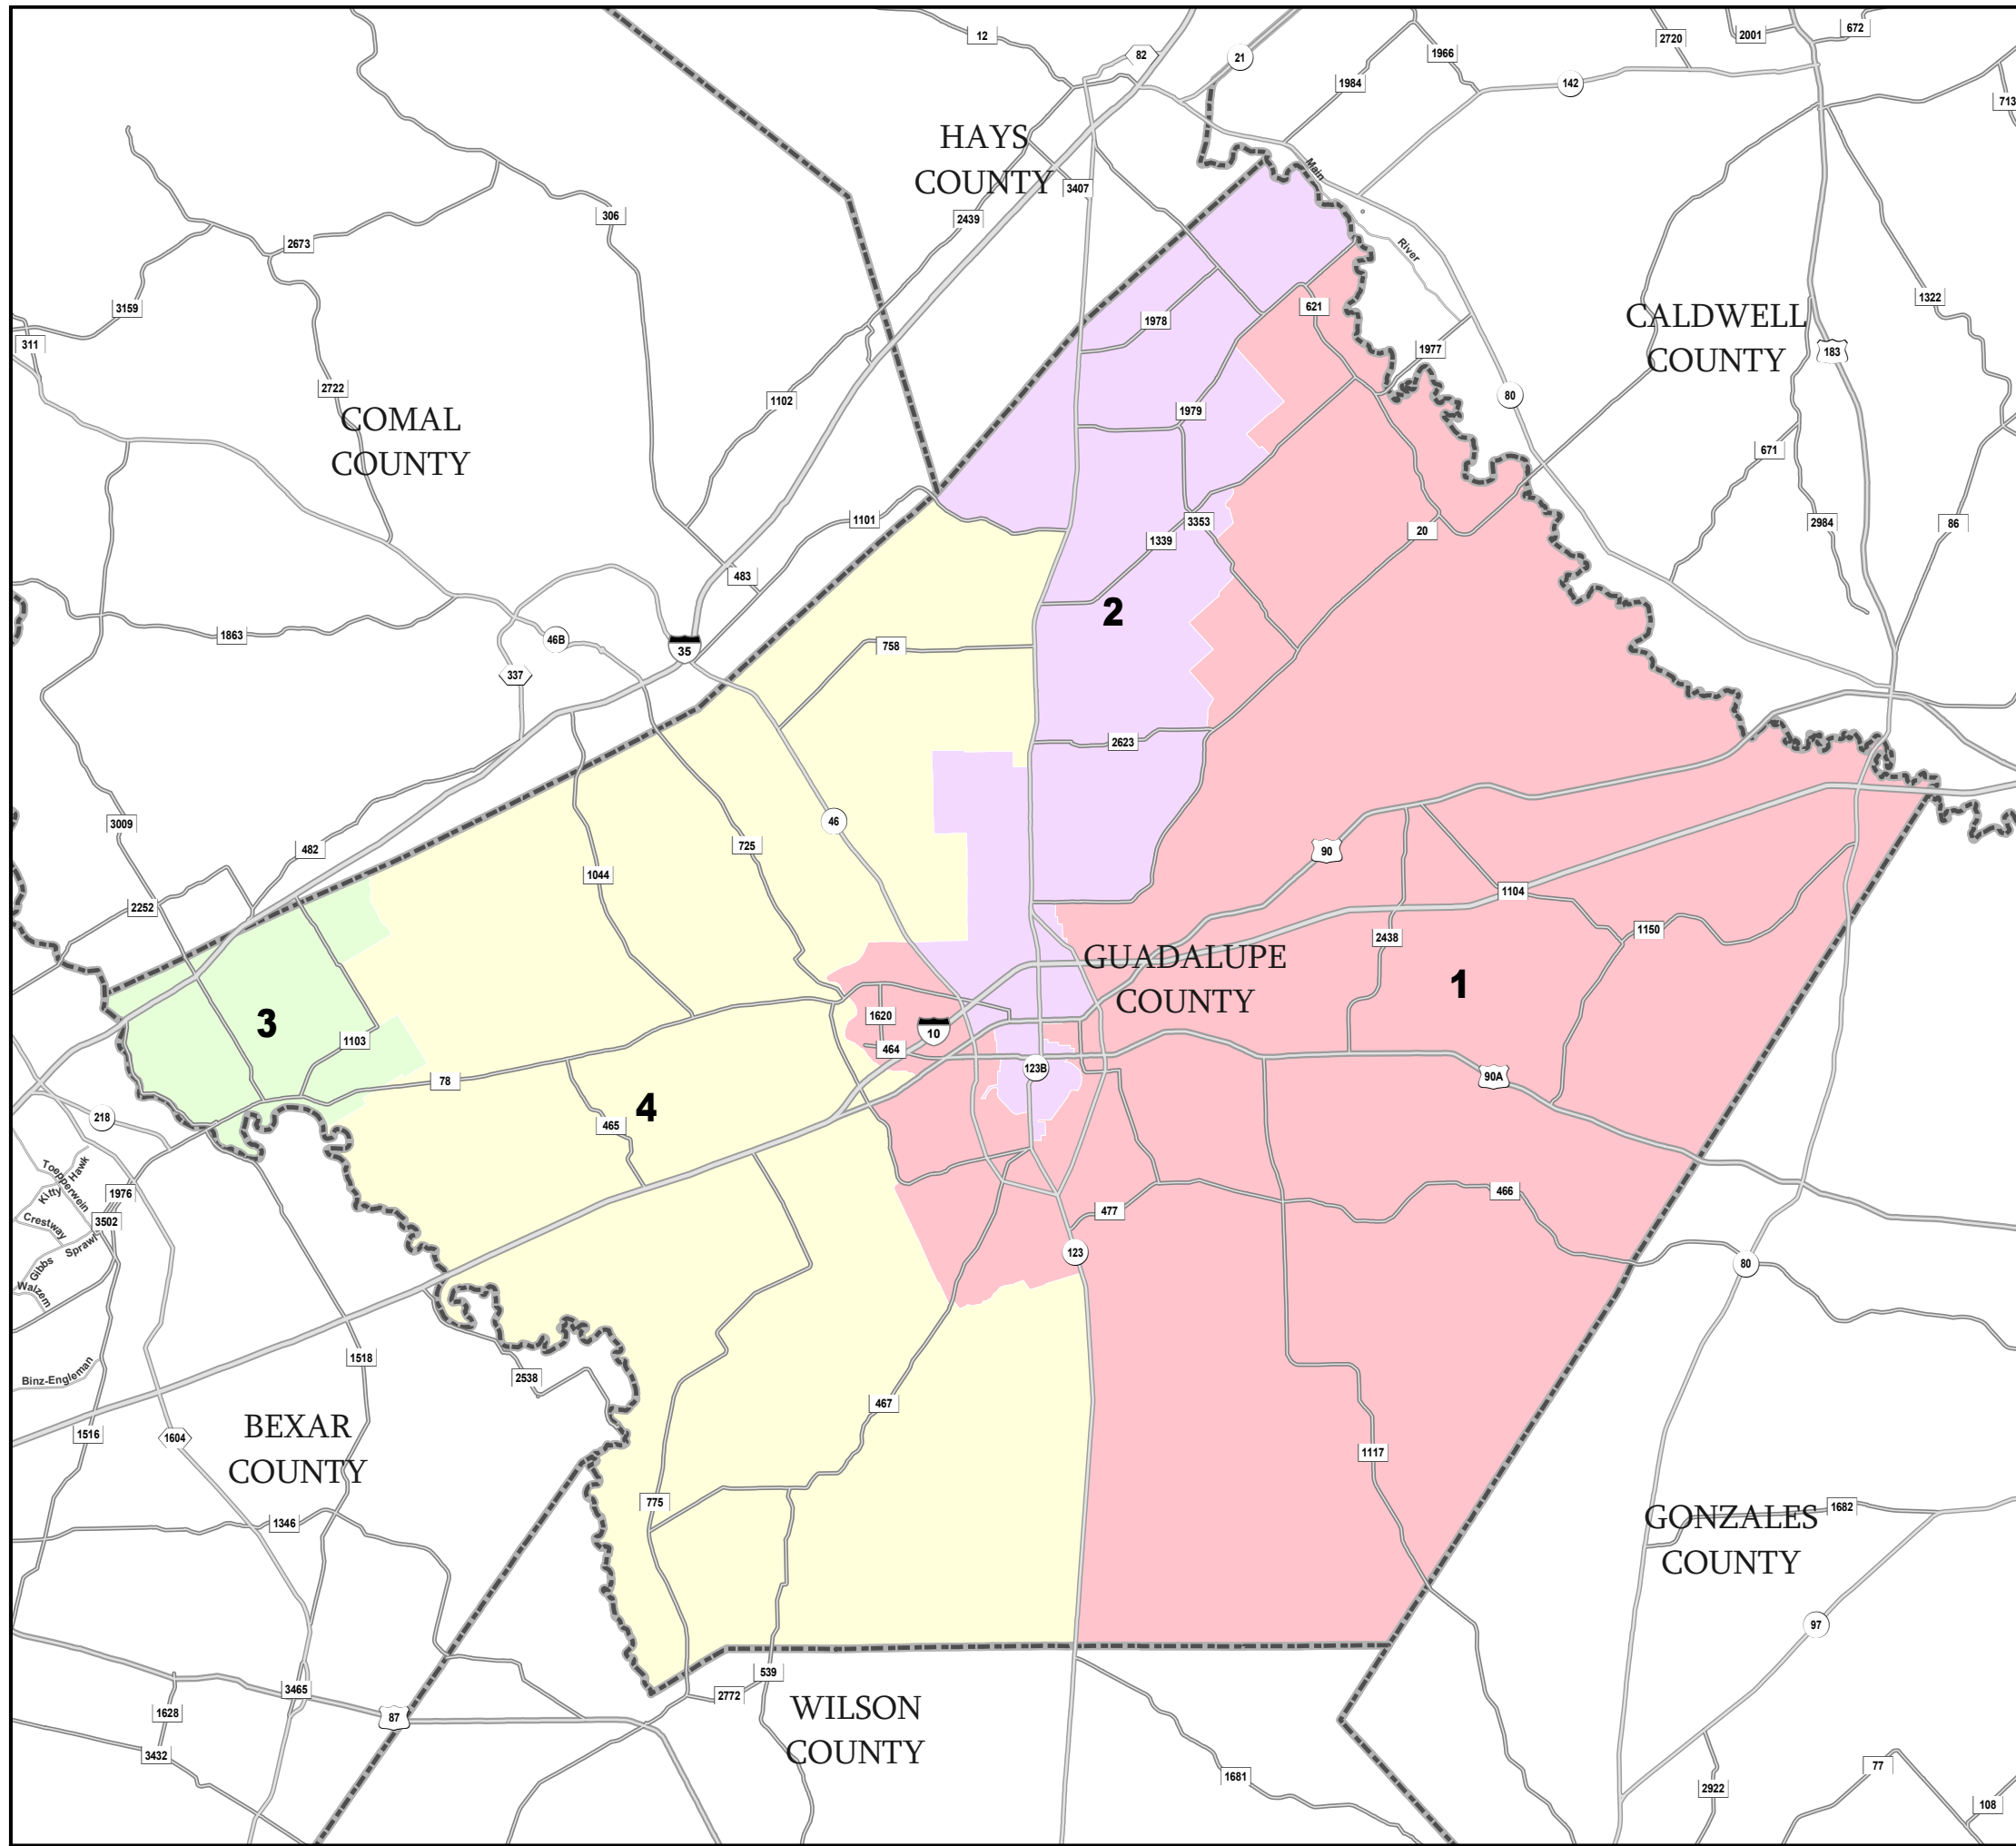

GUADALUPE COUNTY

Justice of the Peace Precincts

--- COUNTIES
2008 General Election Justice of the Peace Precincts