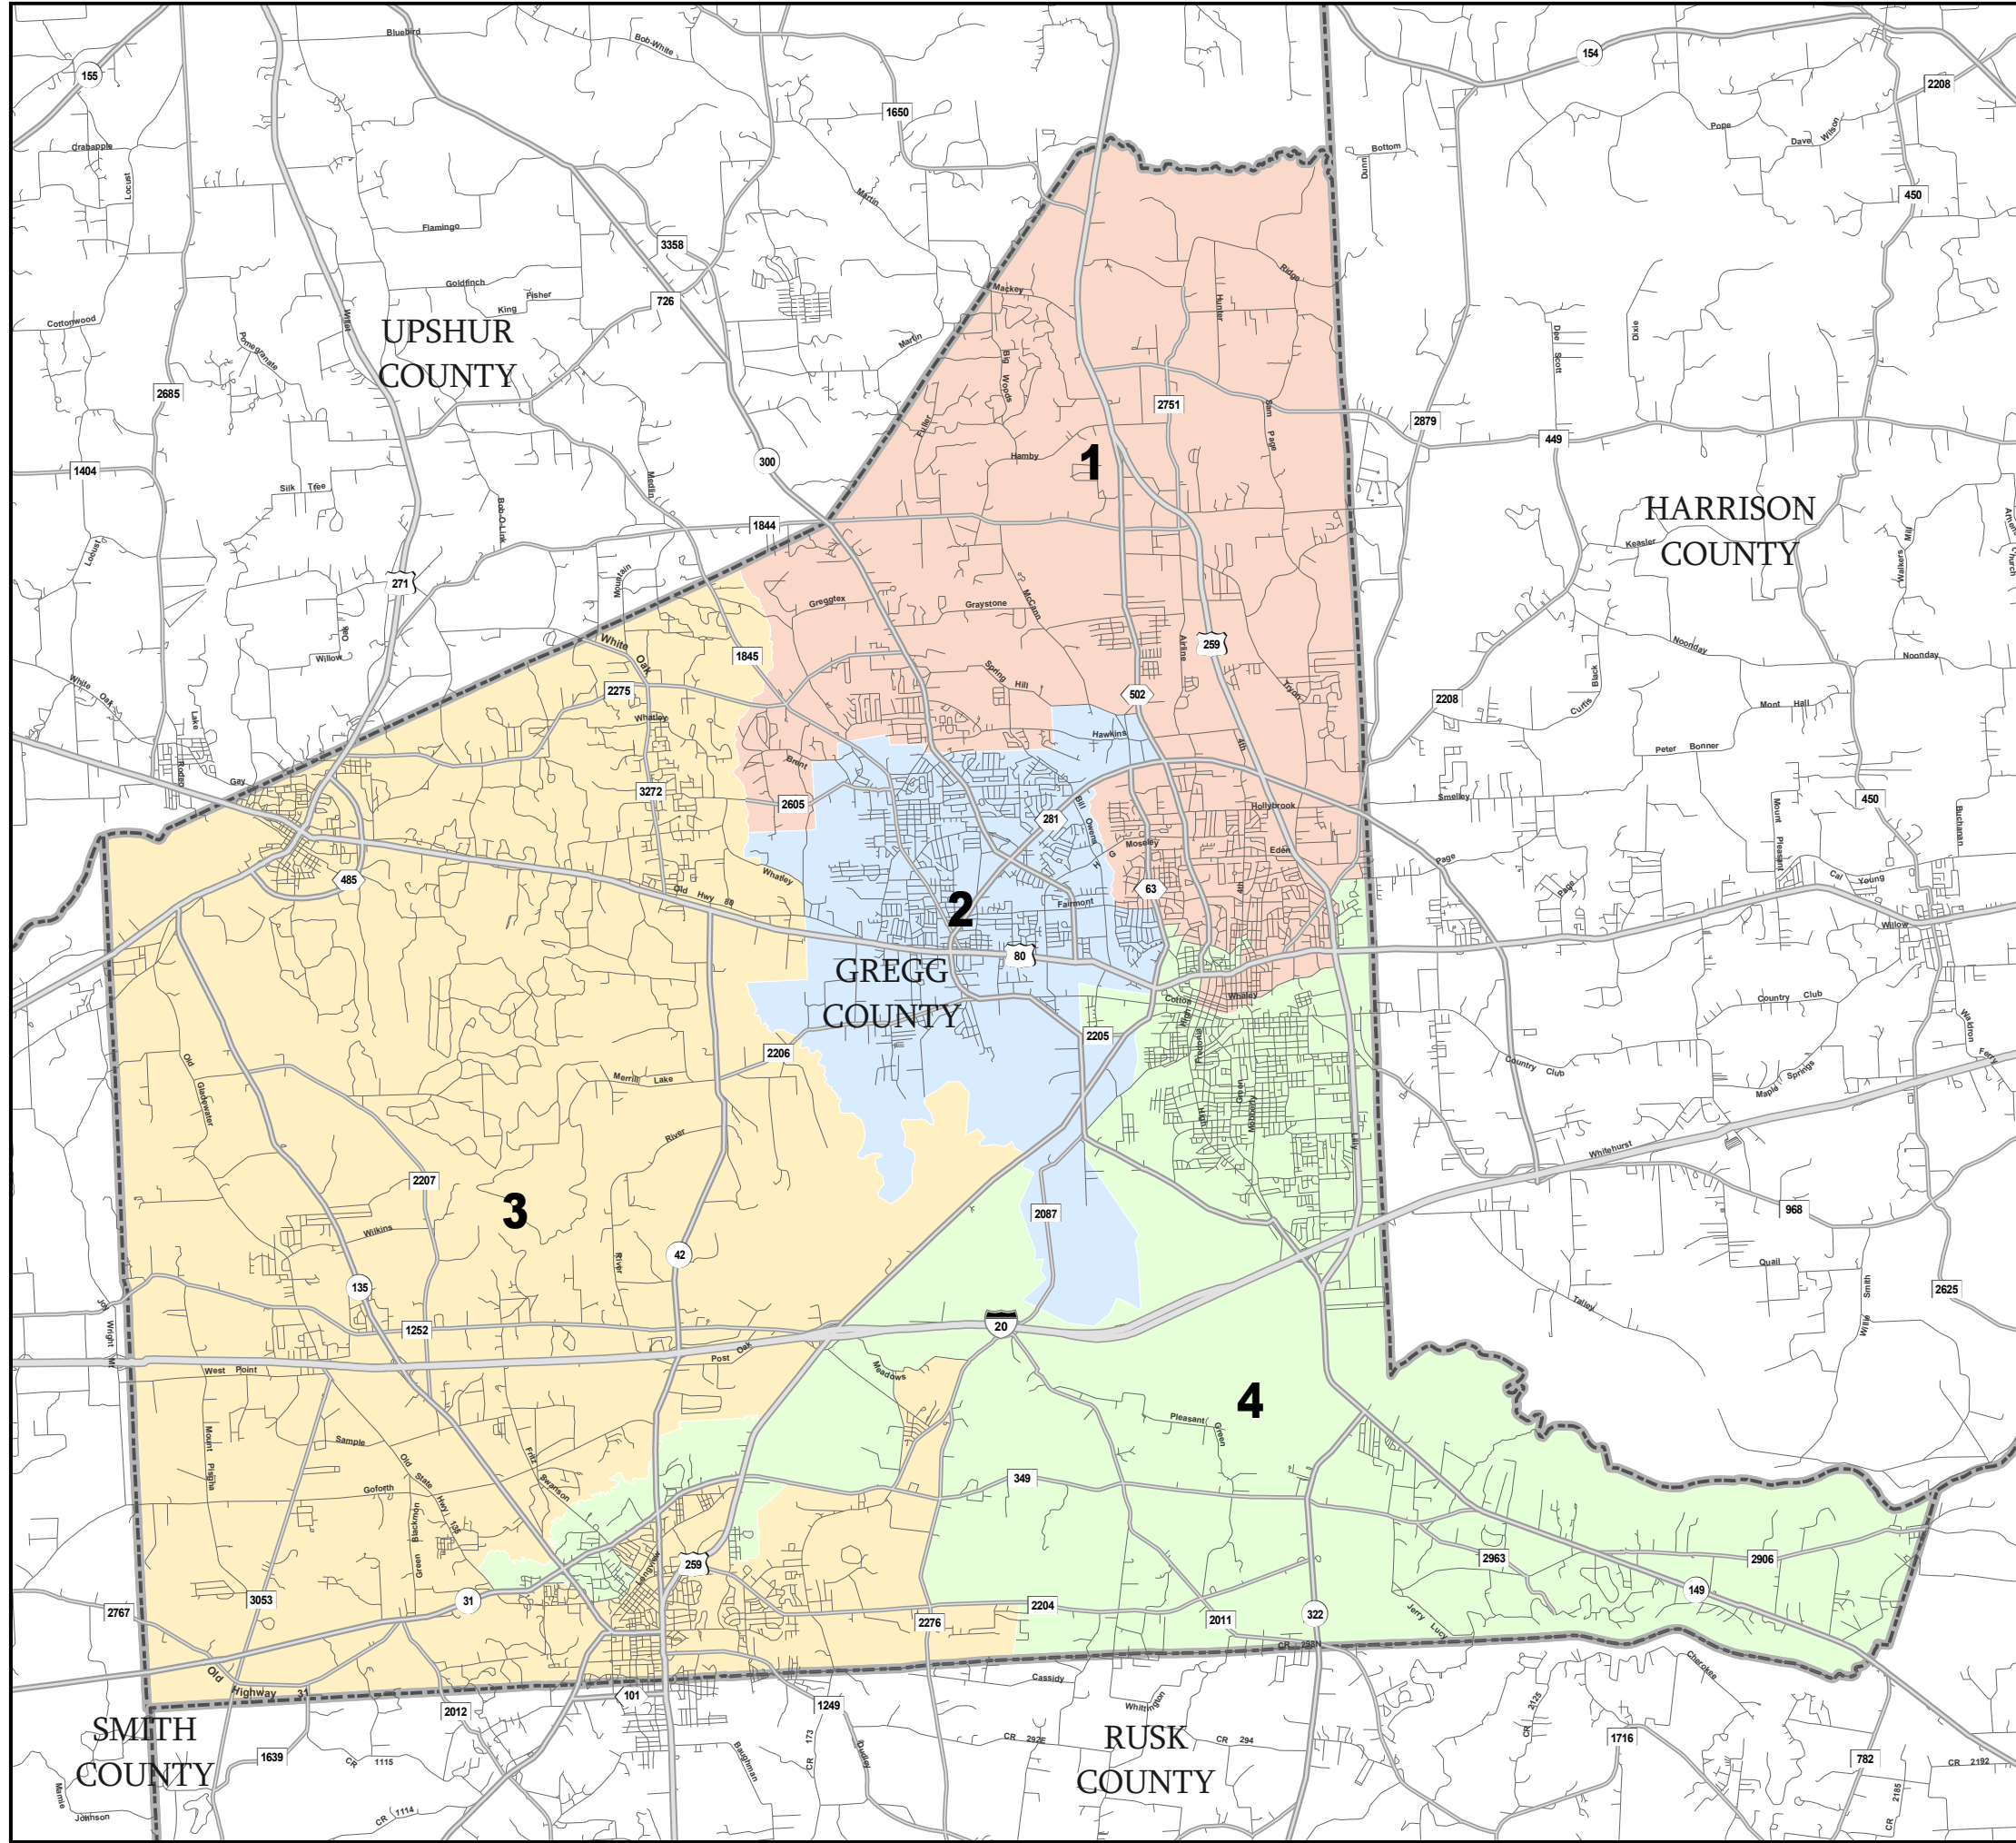

GREGG COUNTY

Justice of the Peace Precincts

- COUNTIES
- 2008 General Election Justice of the Peace Precincts

Map ID 9000
07/20/09 11:41:01

1605
2000 Census