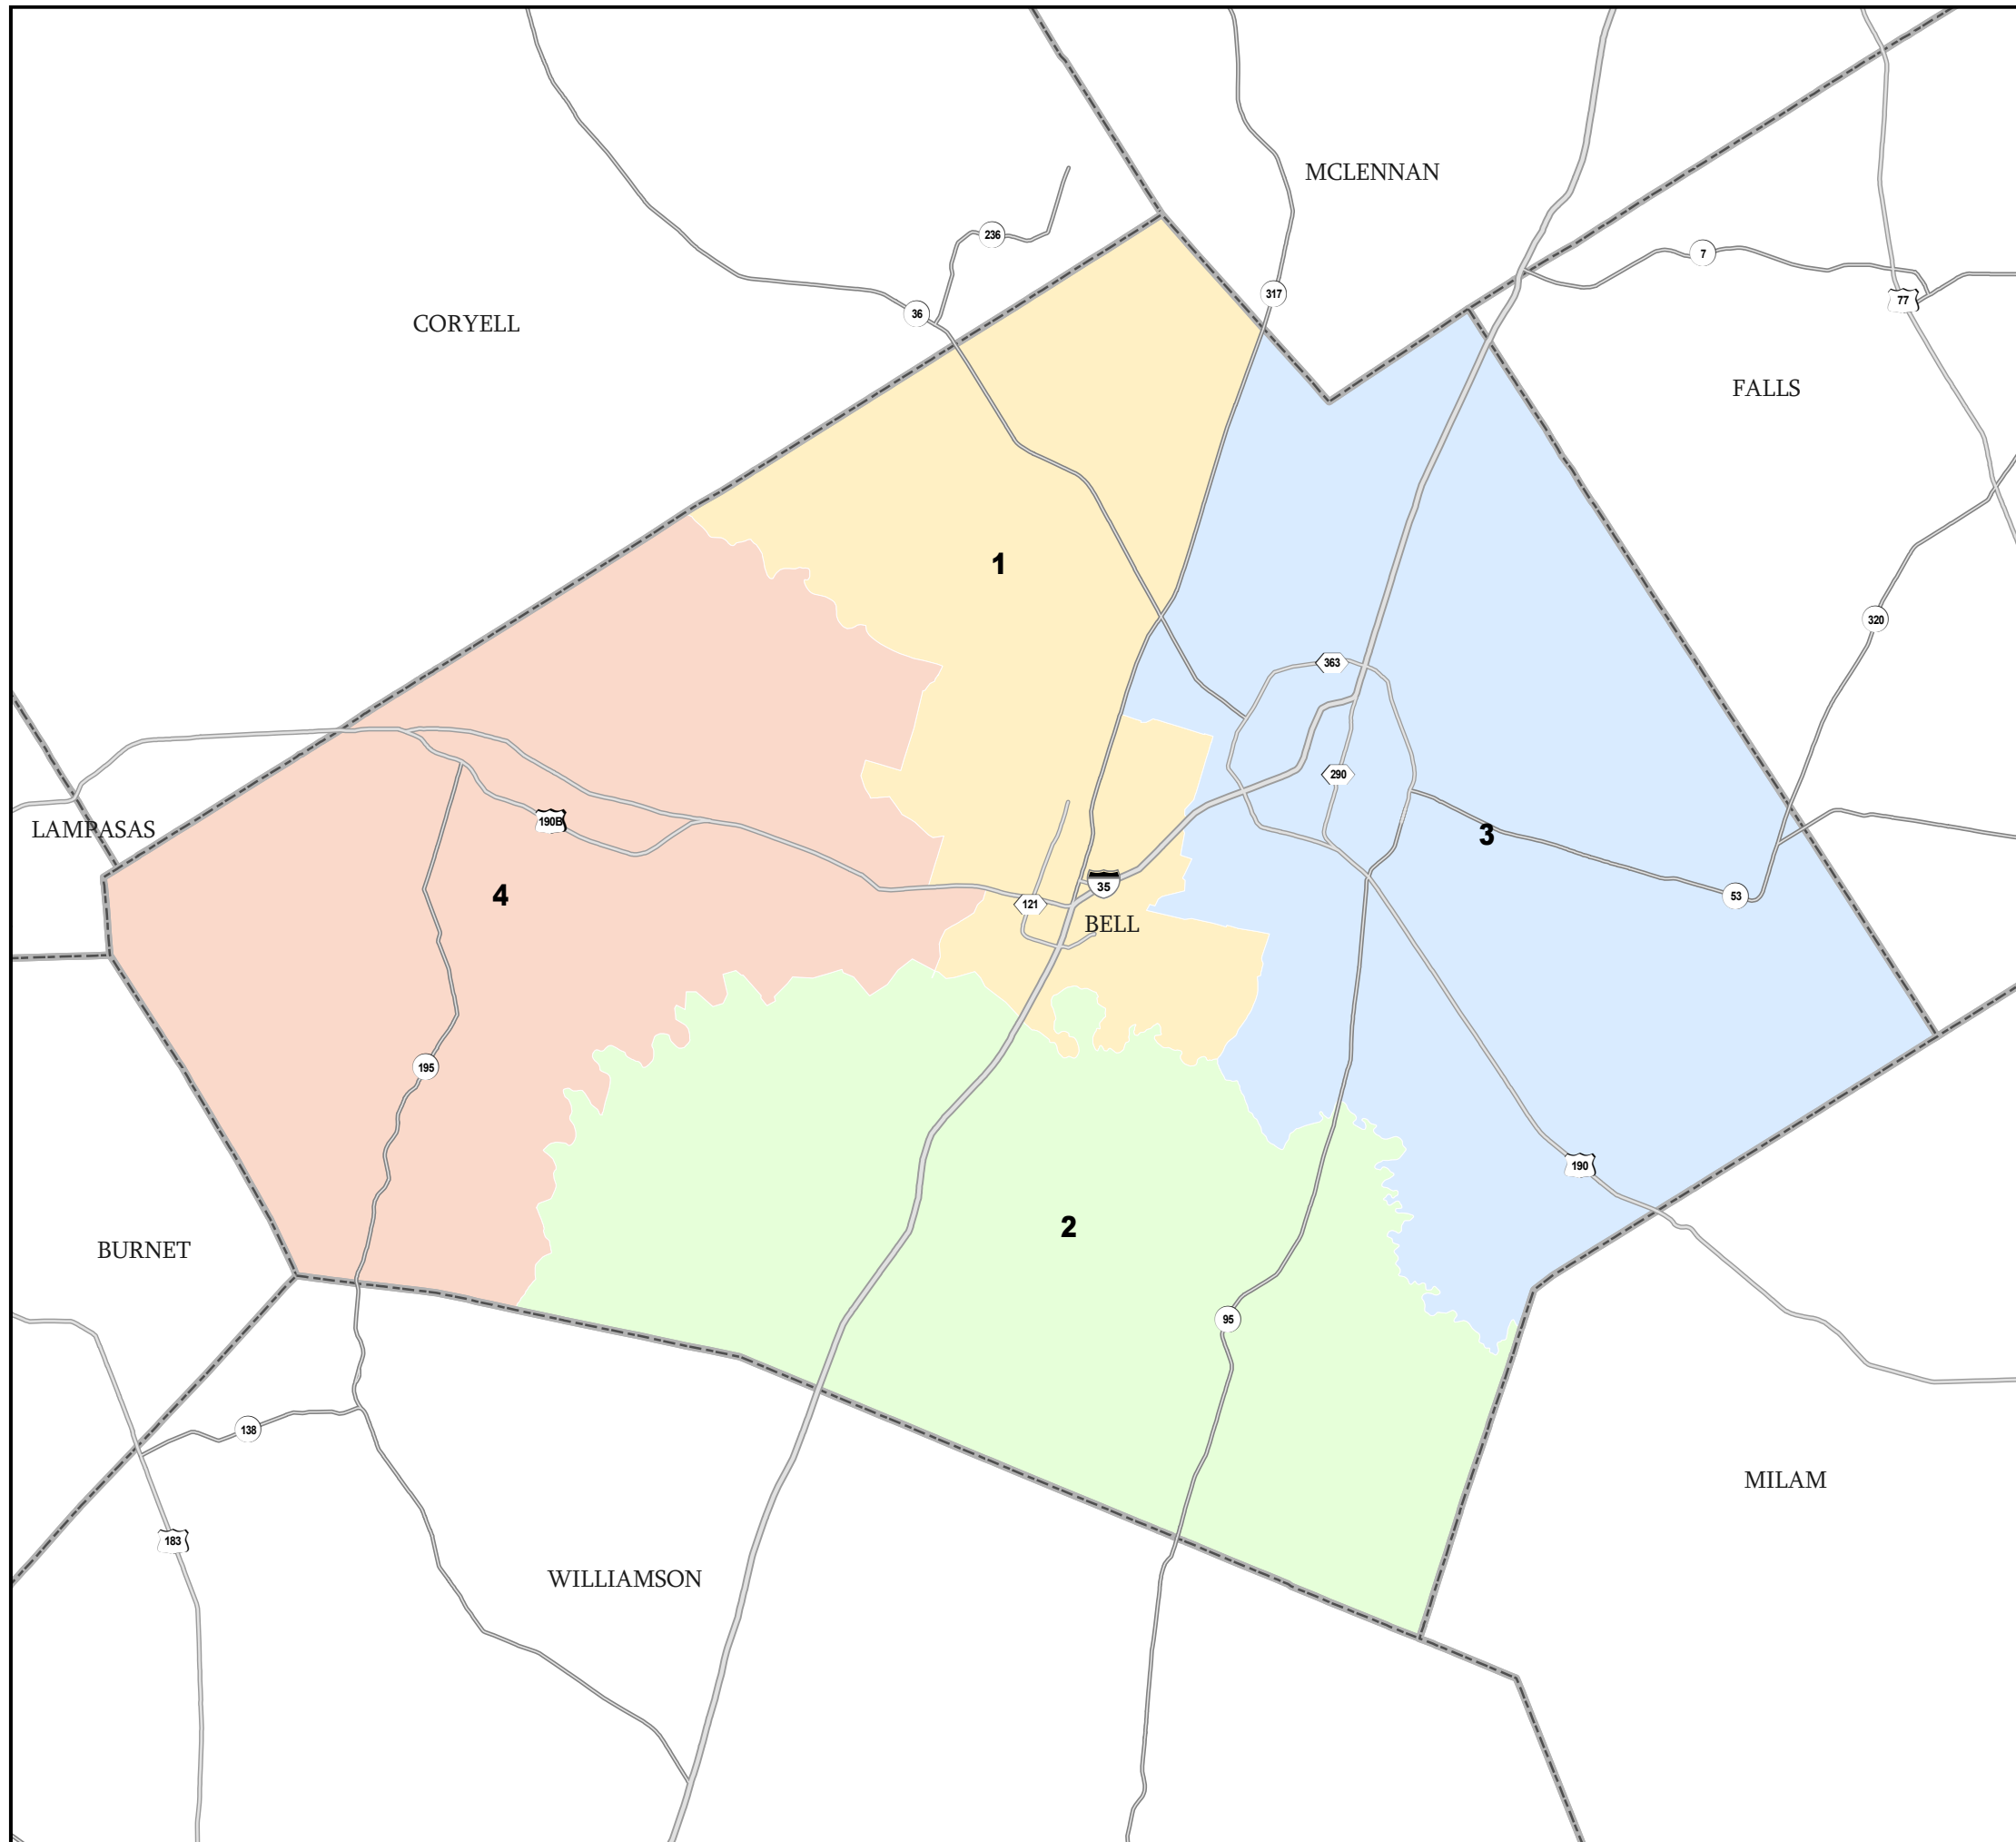

BELL COUNTY

Justice of the Peace Precincts

 COUNTIES
 2008 General Election Justice of the Peace Precincts

1524
2000 Census

Map ID 9000
07/20/09 09:47:13